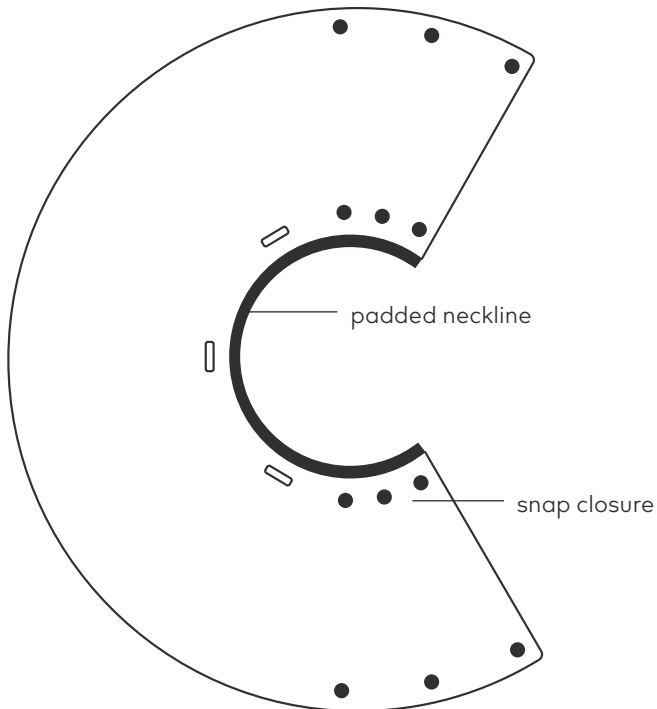

KVP Classic

Recova Clear™

Ideal for Kittens, Cats and Small Dogs

Full body coverage. Soft and pliable.
Padded neckline and easy snaps. Will
not crack in cold weather.

ITEM #	CIRCUMFERENCE	DEPTH
RCX0	4.5" - 7"	4"
RC0	7.5" - 10"	4.5"
RC1	9" - 12.5"	6"
RC2	10" - 16"	7"
RC3	15" - 18"	8.5"
RCA	includes two RCX0, three RC0, three RC1, one RC2, and one RC3	