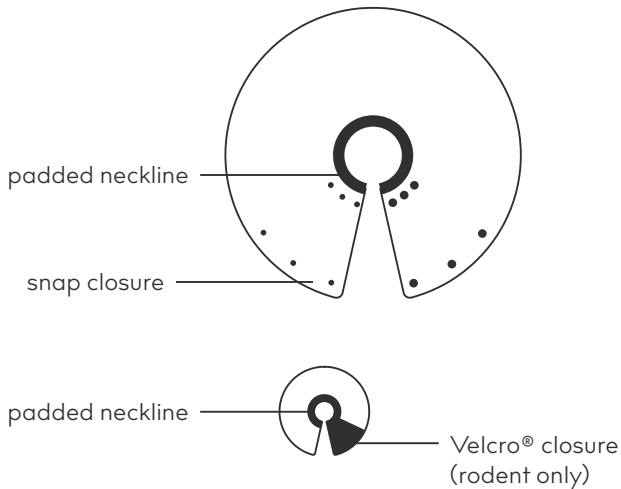

For Birds

ITEM #	CIRC.	DIA.	WEIGHT
SS404X	1.25" - 2"	4"	4 g
SS406XS	2" - 2.75"	6"	9 g
SS406X	2.75" - 3.5"	6"	9 g
SS408XS	3.25" - 3.5"	8"	23 g
SS408X	3.5" - 4"	8"	22 g
SS410XS	3.5" - 4"	10"	47 g
SS410X	4.75" - 5.5"	10"	46 g
SS412XS	4.75" - 5.5"	12"	65 g
SS412X	6.25" - 7.5"	12"	64 g

For Rodents

ITEM #	CIRC.	DIA.	WEIGHT
RCM	1" - 1.25"	2"	1.8 g
RC403V	2.25" - 3"	3.75"	5 g
SS404VS	2.25" - 3"	4.25"	6 g
SS404VL	3" - 4"	4.25"	6 g