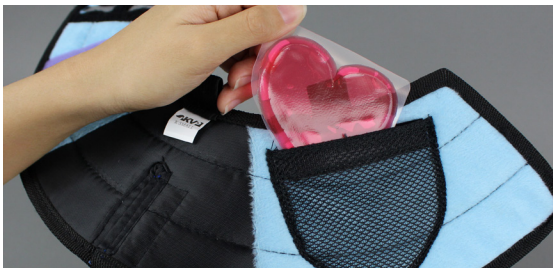

# Calmer™ Collar

- **Enhanced comfort** with ultra-soft blue inner lining
- **Eat and drink with ease** with patented EasyFeed™ opening
- **Adjustable sizing** with multi-color Velcro® strips
- Perfect for **extended and repeated use**

ITEM #	CIRC.	DEPTH
CM-XS	6" - 9"	4.75"
CM-S	8" - 11"	5.5"
CM-M	12" - 16"	8"
CM-L	13" - 17"	10"
CM-XL	16.5" - 20"	12"

**tranquil-ease™**

*tranquil-ease™ Calming Gel Patch sold separately*