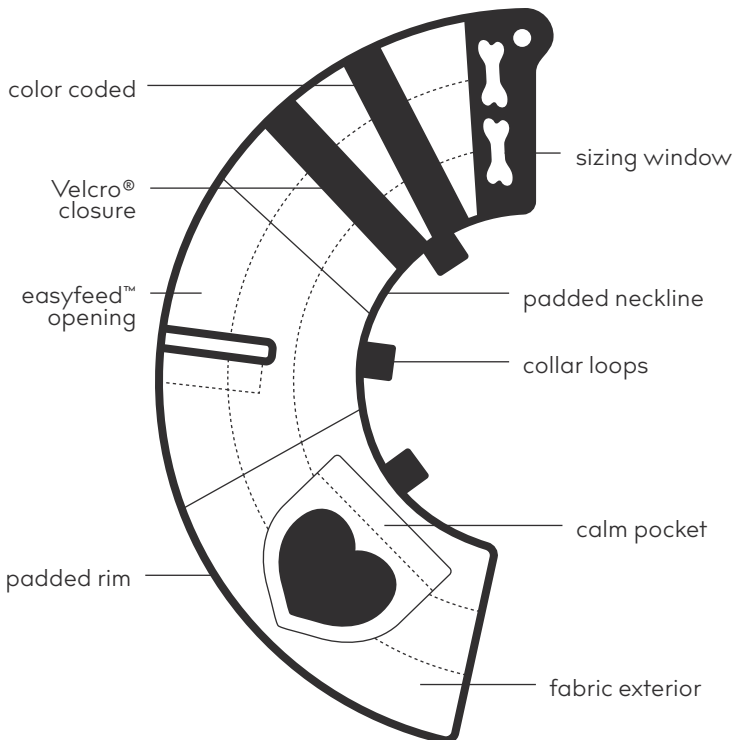

# Calmer™ Collar

- **Enhanced comfort** with ultra-soft blue inner lining
- **Eat and drink with ease** with patented EasyFeed™ opening
- **Adjustable sizing** with multi-color Velcro® strips
- Perfect for **extended and repeated use**

ITEM #	CIRC.	DEPTH
CM-XS	6" - 9"	4.75"
CM-S	8" - 11"	5.5"
CM-M	12" - 16"	8"
CM-L	13" - 17"	10"
CM-XL	16.5" - 20"	12"

**tranquil-ease™**

*tranquil-ease™ Calming Gel Patch sold separately*