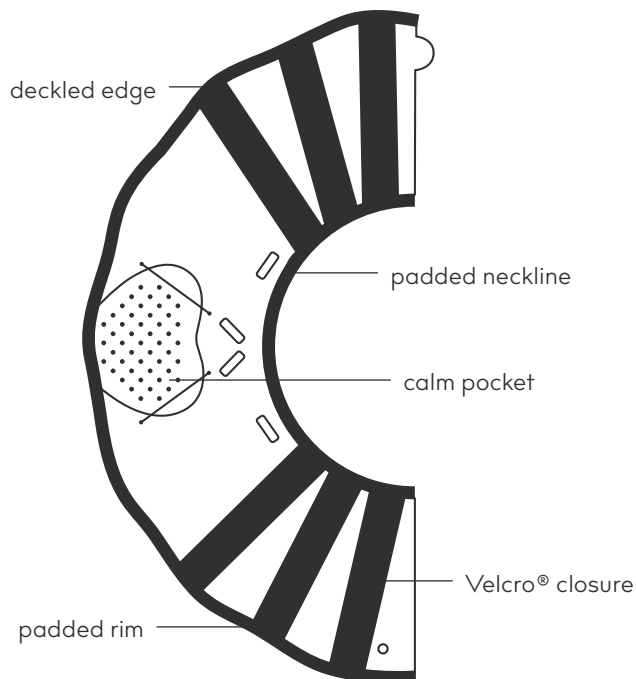

KVP Premium

Tranquil Collar™

For a Stress-Free Experience

The Tranquil Collar's soft blue color and self-locking tabs make the Tranquil Collar easy to use and easy to wear. Collar assembly is simple, while the translucent material allows animals improved peripheral vision. Features added neck padding, and a padded deckled edge that reduces impact force. Will not crack in cold weather.

ITEM #	CIRC.	DEPTH
TC08	6.5" - 7.75"	3.5"
TC12	7.5" - 10"	5"
TC17	10" - 13"	7.5"
TC23	13" - 16"	9.25"
TC30	16" - 21"	12"

tranquil-ease™

tranquil-ease™ Calming Gel Patch sold separately