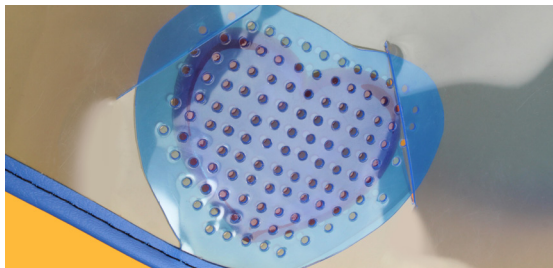

KVP Premium

Tranquil Collar™

For a Stress-Free Experience

The Tranquil Collar's soft blue color and self-locking tabs make the Tranquil Collar easy to use and easy to wear. Collar assembly is simple, while the translucent material allows animals improved peripheral vision. Features added neck padding, and a padded deckled edge that reduces impact force. Will not crack in cold weather.

ITEM #	CIRC.	DEPTH
TC08	6.5" - 7.75"	3.5"
TC12	7.5" - 10"	5"
TC17	10" - 13"	7.5"
TC23	13" - 16"	9.25"
TC30	16" - 21"	12"

tranquil-ease™

tranquil-ease™ Calming Gel Patch sold separately