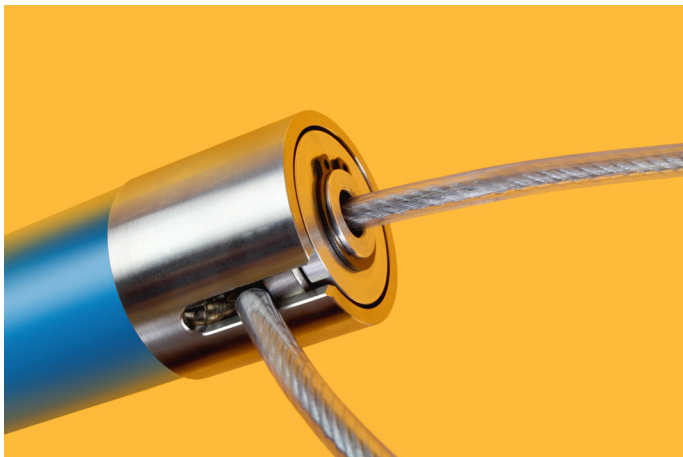

KVP Behavioral

Snarem™ Poles

Safety in Hand

Snarem™ poles are strong, lightweight, and humane. Heavy-gauge ribbed aluminum tube provides no-slip grip. Noose made from plastic-coated, aircraft cable.

The **Snarem™ Premium** has an ergonomic grip and rotating head that prevents cable from twisting with abrupt movement. The shaft is made of higher grade density aluminum, with a heavier duty aircraft cable.

ITEM # DESCRIPTION

Snarem™ Control Pole

SEM3	3' Snarem™ Control Pole
SEM4	4' Snarem™ Control Pole
SEM5	5' Snarem™ Control Pole
SEM6	6' Snarem™ Control Pole
SEMN	Replacement Noose Kit

Snarem™ Premium

PSEM4	4' Snarem™ Control Pole
PSEM5	5' Snarem™ Control Pole
PSEMN	Replacement Noose Kit