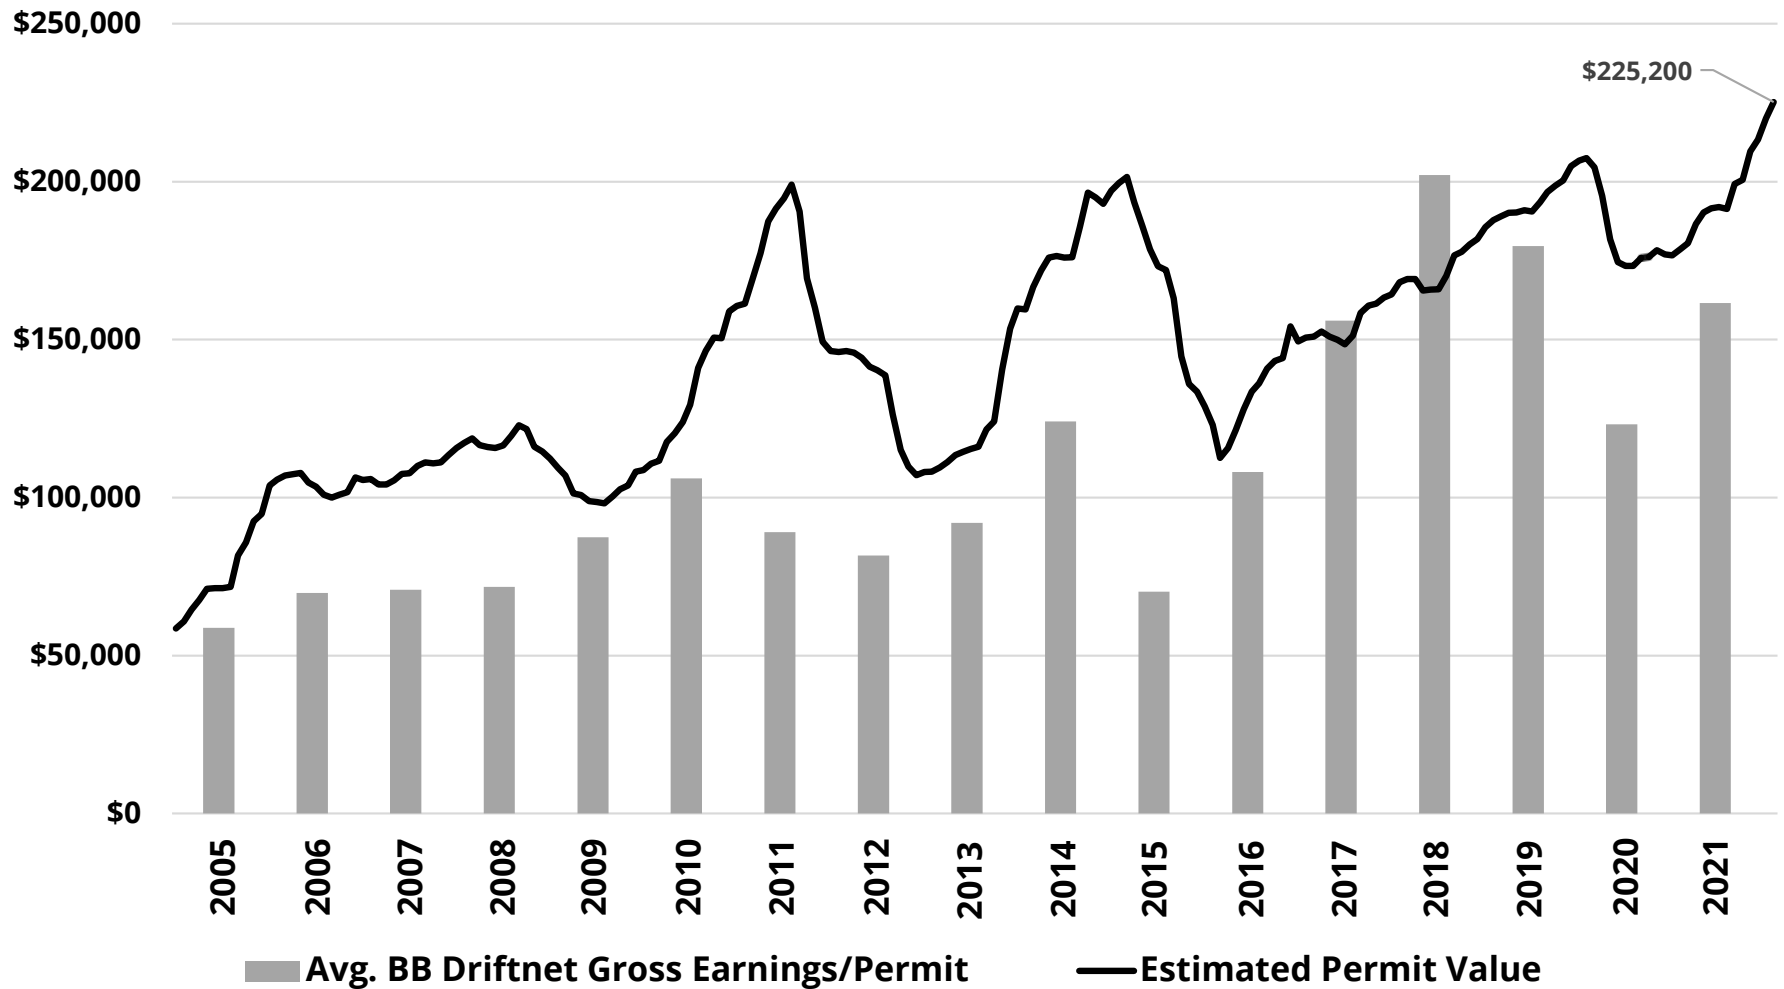

Permit Value and Avg. Gross Earnings for Bristol Bay Salmon Driftnet Fishery

Notes: Data through February 2022. Permit value may lag actual market prices. 2021 Avg. Gross Earnings/Permit is a preliminary estimate by BBRSDA. Source: