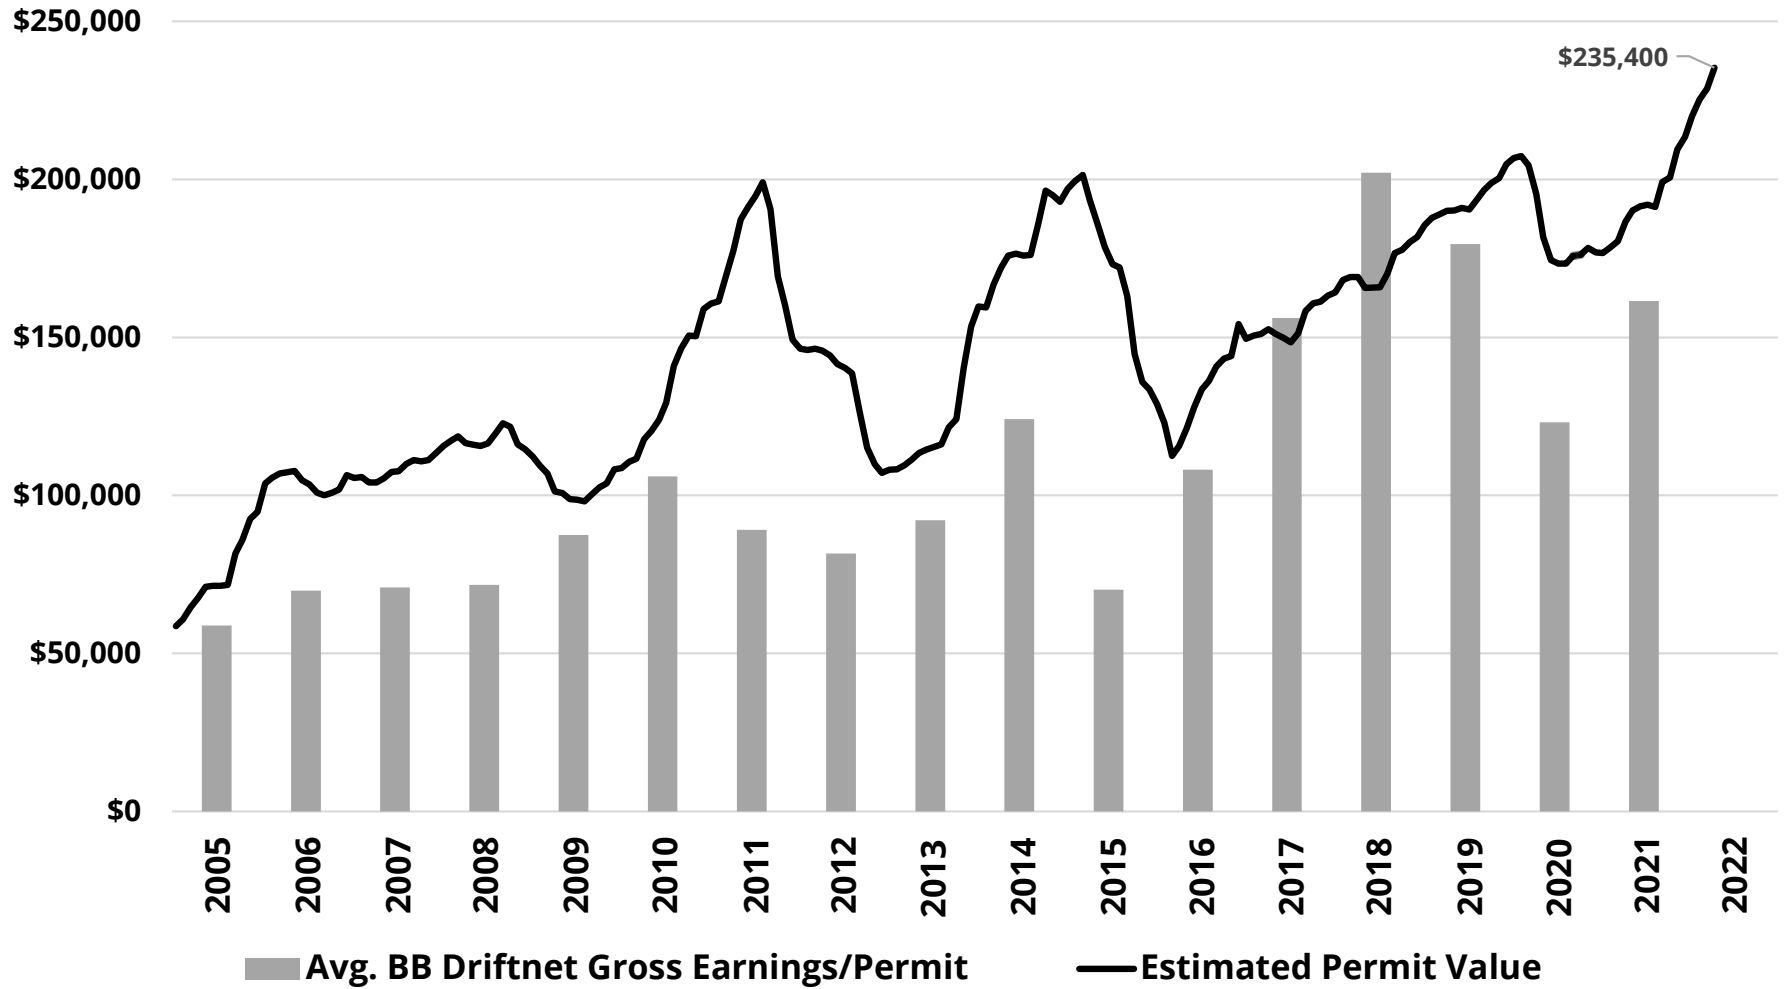

### Permit Value and Avg. Gross Earnings for Bristol Bay Salmon Driftnet Fishery

Notes: Data through April 2022. Permit value may lag actual market prices. 2021 Avg. Gross Earnings/Permit is a preliminary estimate by BBRSDA. Source: CFEC.