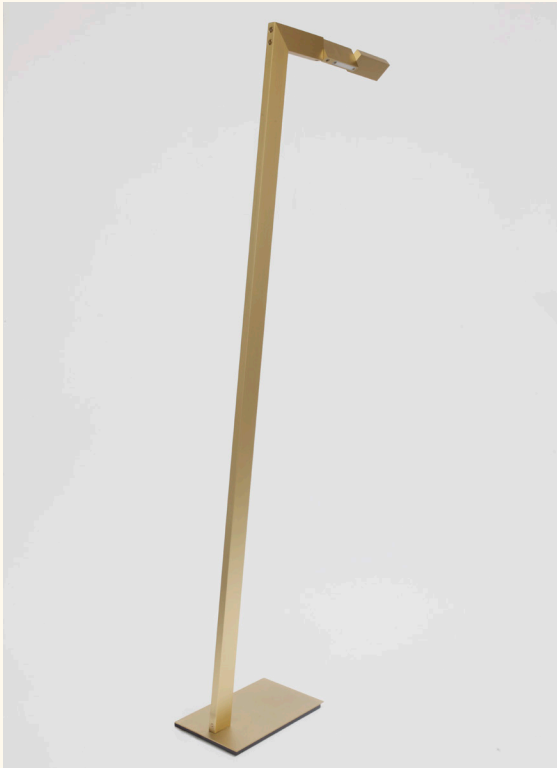

ORPHAN WORK

001 FLOOR LAMP

SHOWN IN
BRUSHED BRASS

AVAILABLE IN
NICKEL, BRUSHED BRASS AND MATTE BLACK

UL APPROVED
LED BULB INCLUDED

DIMENSIONS
48"H x 17.5"W x 6"D

IN STOCK / AVAILABLE NOW
ESTIMATED TO SHIP IN 1-2 WEEKS

ORPHAN WORK is founded on the concept of *adopting work from anonymous artists*. Because of its anonymous nature, Orphan Work calls for attention to remain fixed on an exploration of materials - and the pieces themselves - rather than the technicalities of where, why and by whom they were conceived. Each piece is meticulously handmade by a family of master artisans - the grandfather, father and son - one at a time in Italy, India and New York.