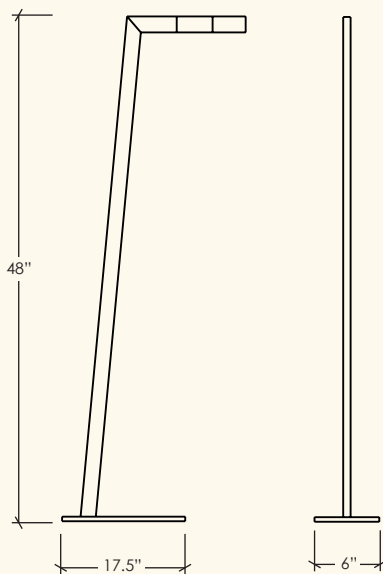

ORPHAN WORK

001 FLOOR LAMP

SHOWN IN
BRUSHED BRASS

AVAILABLE IN
NICKEL, BRUSHED BRASS AND MATTE BLACK

UL APPROVED
LED BULB INCLUDED

DIMENSIONS
48"H x 17.5"W x 6"D

IN STOCK / AVAILABLE NOW
ESTIMATED TO SHIP IN 1-2 WEEKS