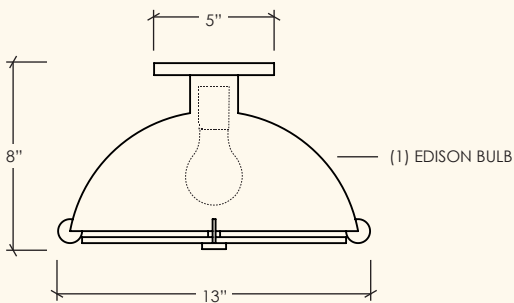

ORPHAN WORK is founded on the concept of *adopting work from anonymous artists*. Because of its anonymous nature, Orphan Work calls for attention to remain fixed on an exploration of materials - and the pieces themselves - rather than the technicalities of where, why and by whom they were conceived. Each piece is meticulously handmade by a family of master artisans - the grandfather, father and son - one at a time in Italy, India and New York.