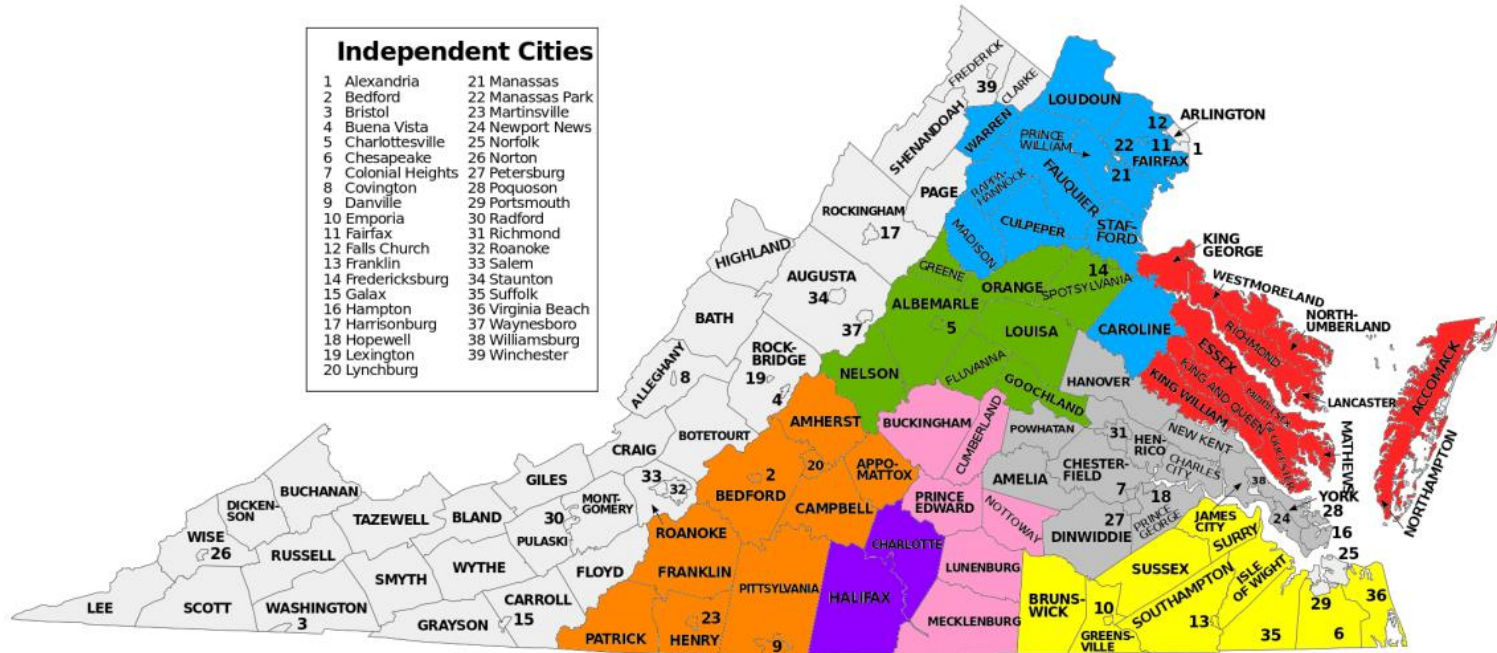

# Small Farm Agent Territories

May 2017

- Independent Cities**
- |                    |                   |
|--------------------|-------------------|
| 1 Alexandria       | 21 Manassas       |
| 2 Bedford          | 22 Manassas Park  |
| 3 Bristol          | 23 Martinsville   |
| 4 Buena Vista      | 24 Newport News   |
| 5 Charlottesville  | 25 Norfolk        |
| 6 Chesapeake       | 26 Norton         |
| 7 Colonial Heights | 27 Petersburg     |
| 8 Covington        | 28 Poquoson       |
| 9 Danville         | 29 Portsmouth     |
| 10 Emporia         | 30 Radford        |
| 11 Fairfax         | 31 Richmond       |
| 12 Falls Church    | 32 Roanoke        |
| 13 Franklin        | 33 Salem          |
| 14 Fredericksburg  | 34 Staunton       |
| 15 Galax           | 35 Suffolk        |
| 16 Hampton         | 36 Virginia Beach |
| 17 Harrisonburg    | 37 Waynesboro     |
| 18 Hopewell        | 38 Williamsburg   |
| 19 Lexington       | 39 Winchester     |
| 20 Lynchburg       |                   |