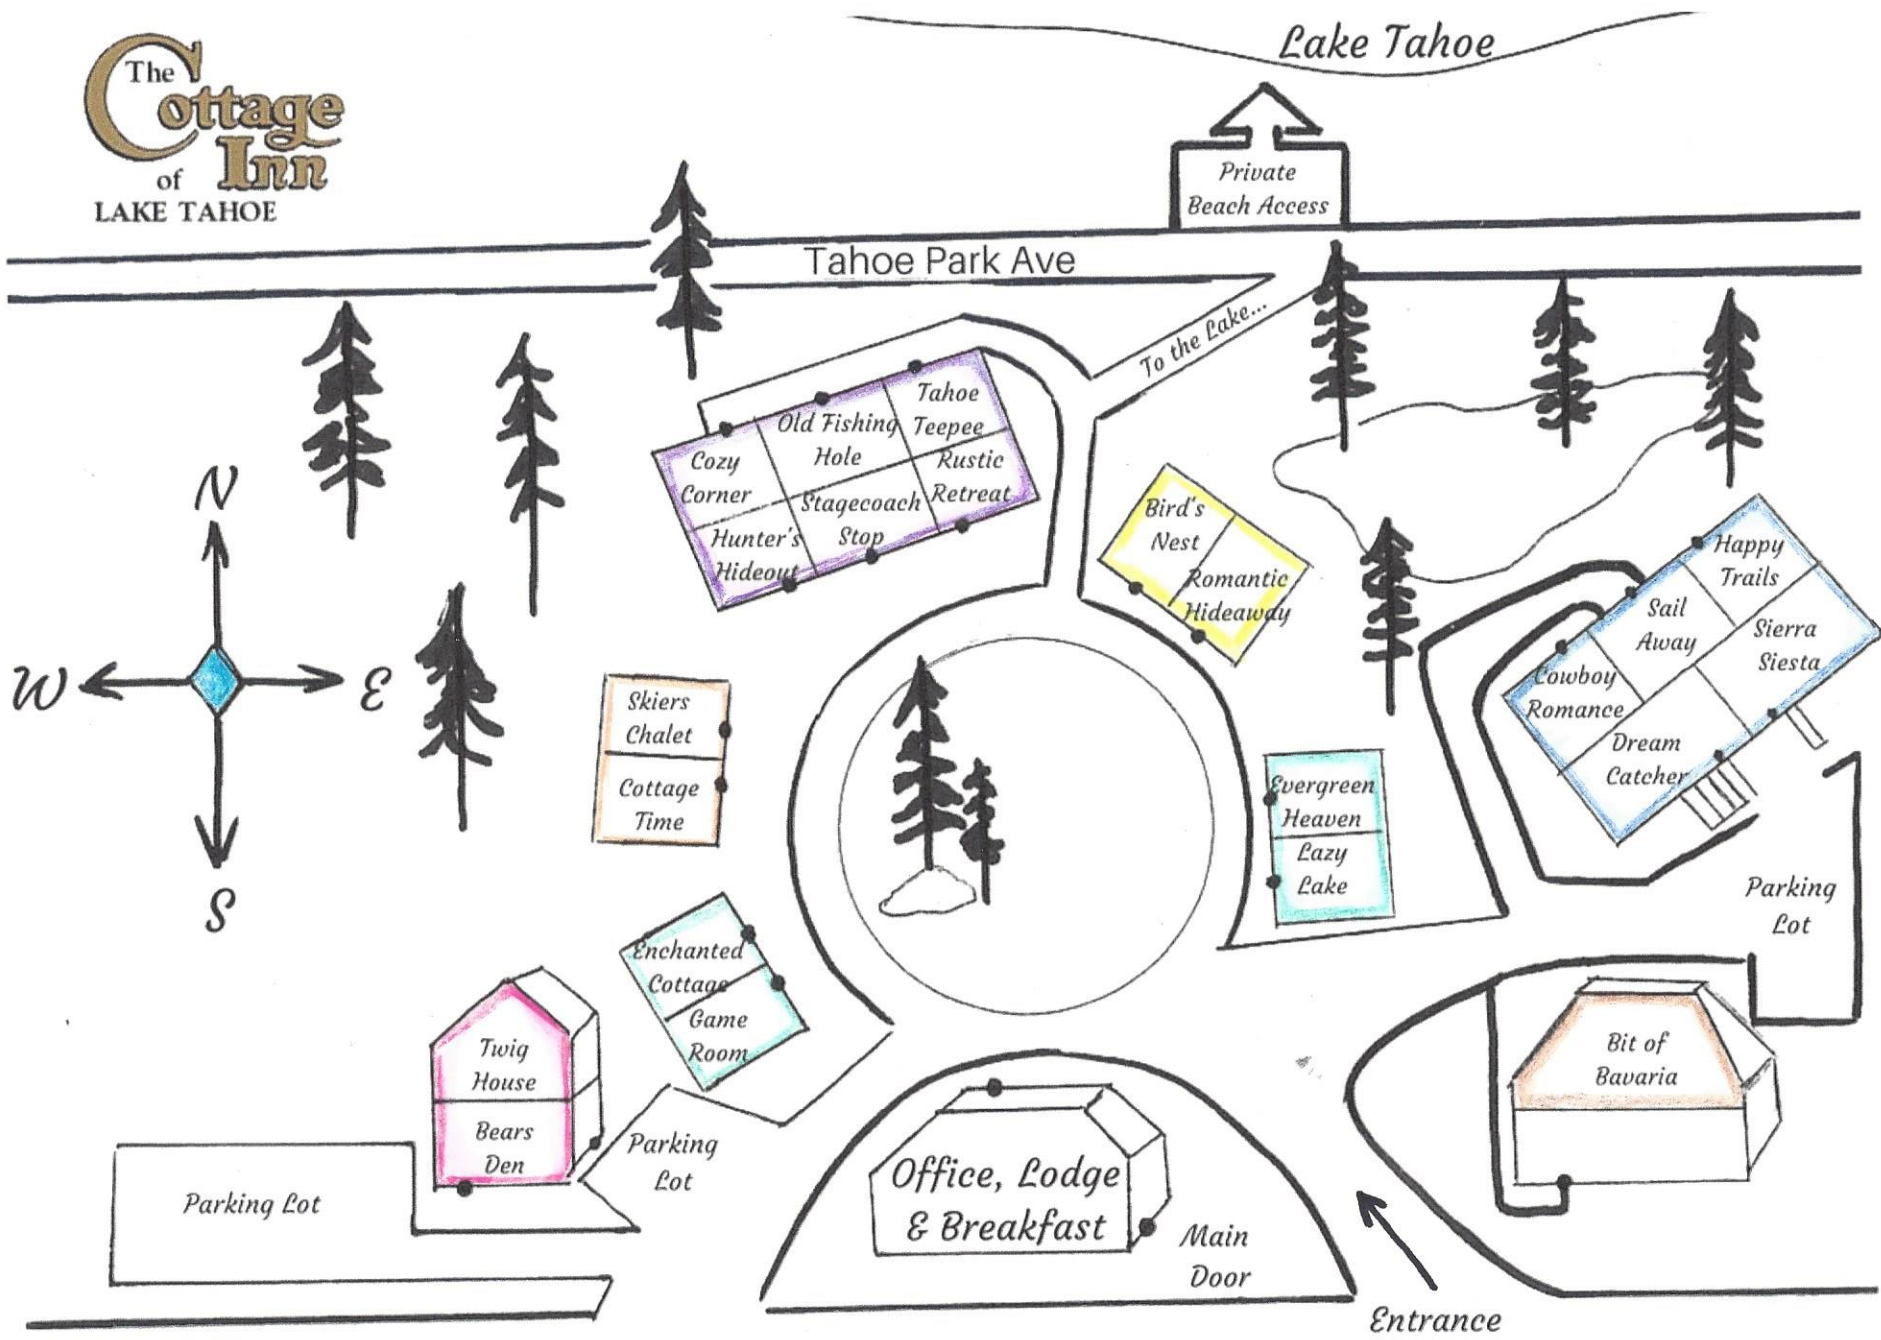

The **Cottage Inn**
of **Inn**
LAKE TAHOE

— South Highway 89/West Lake Blvd. —