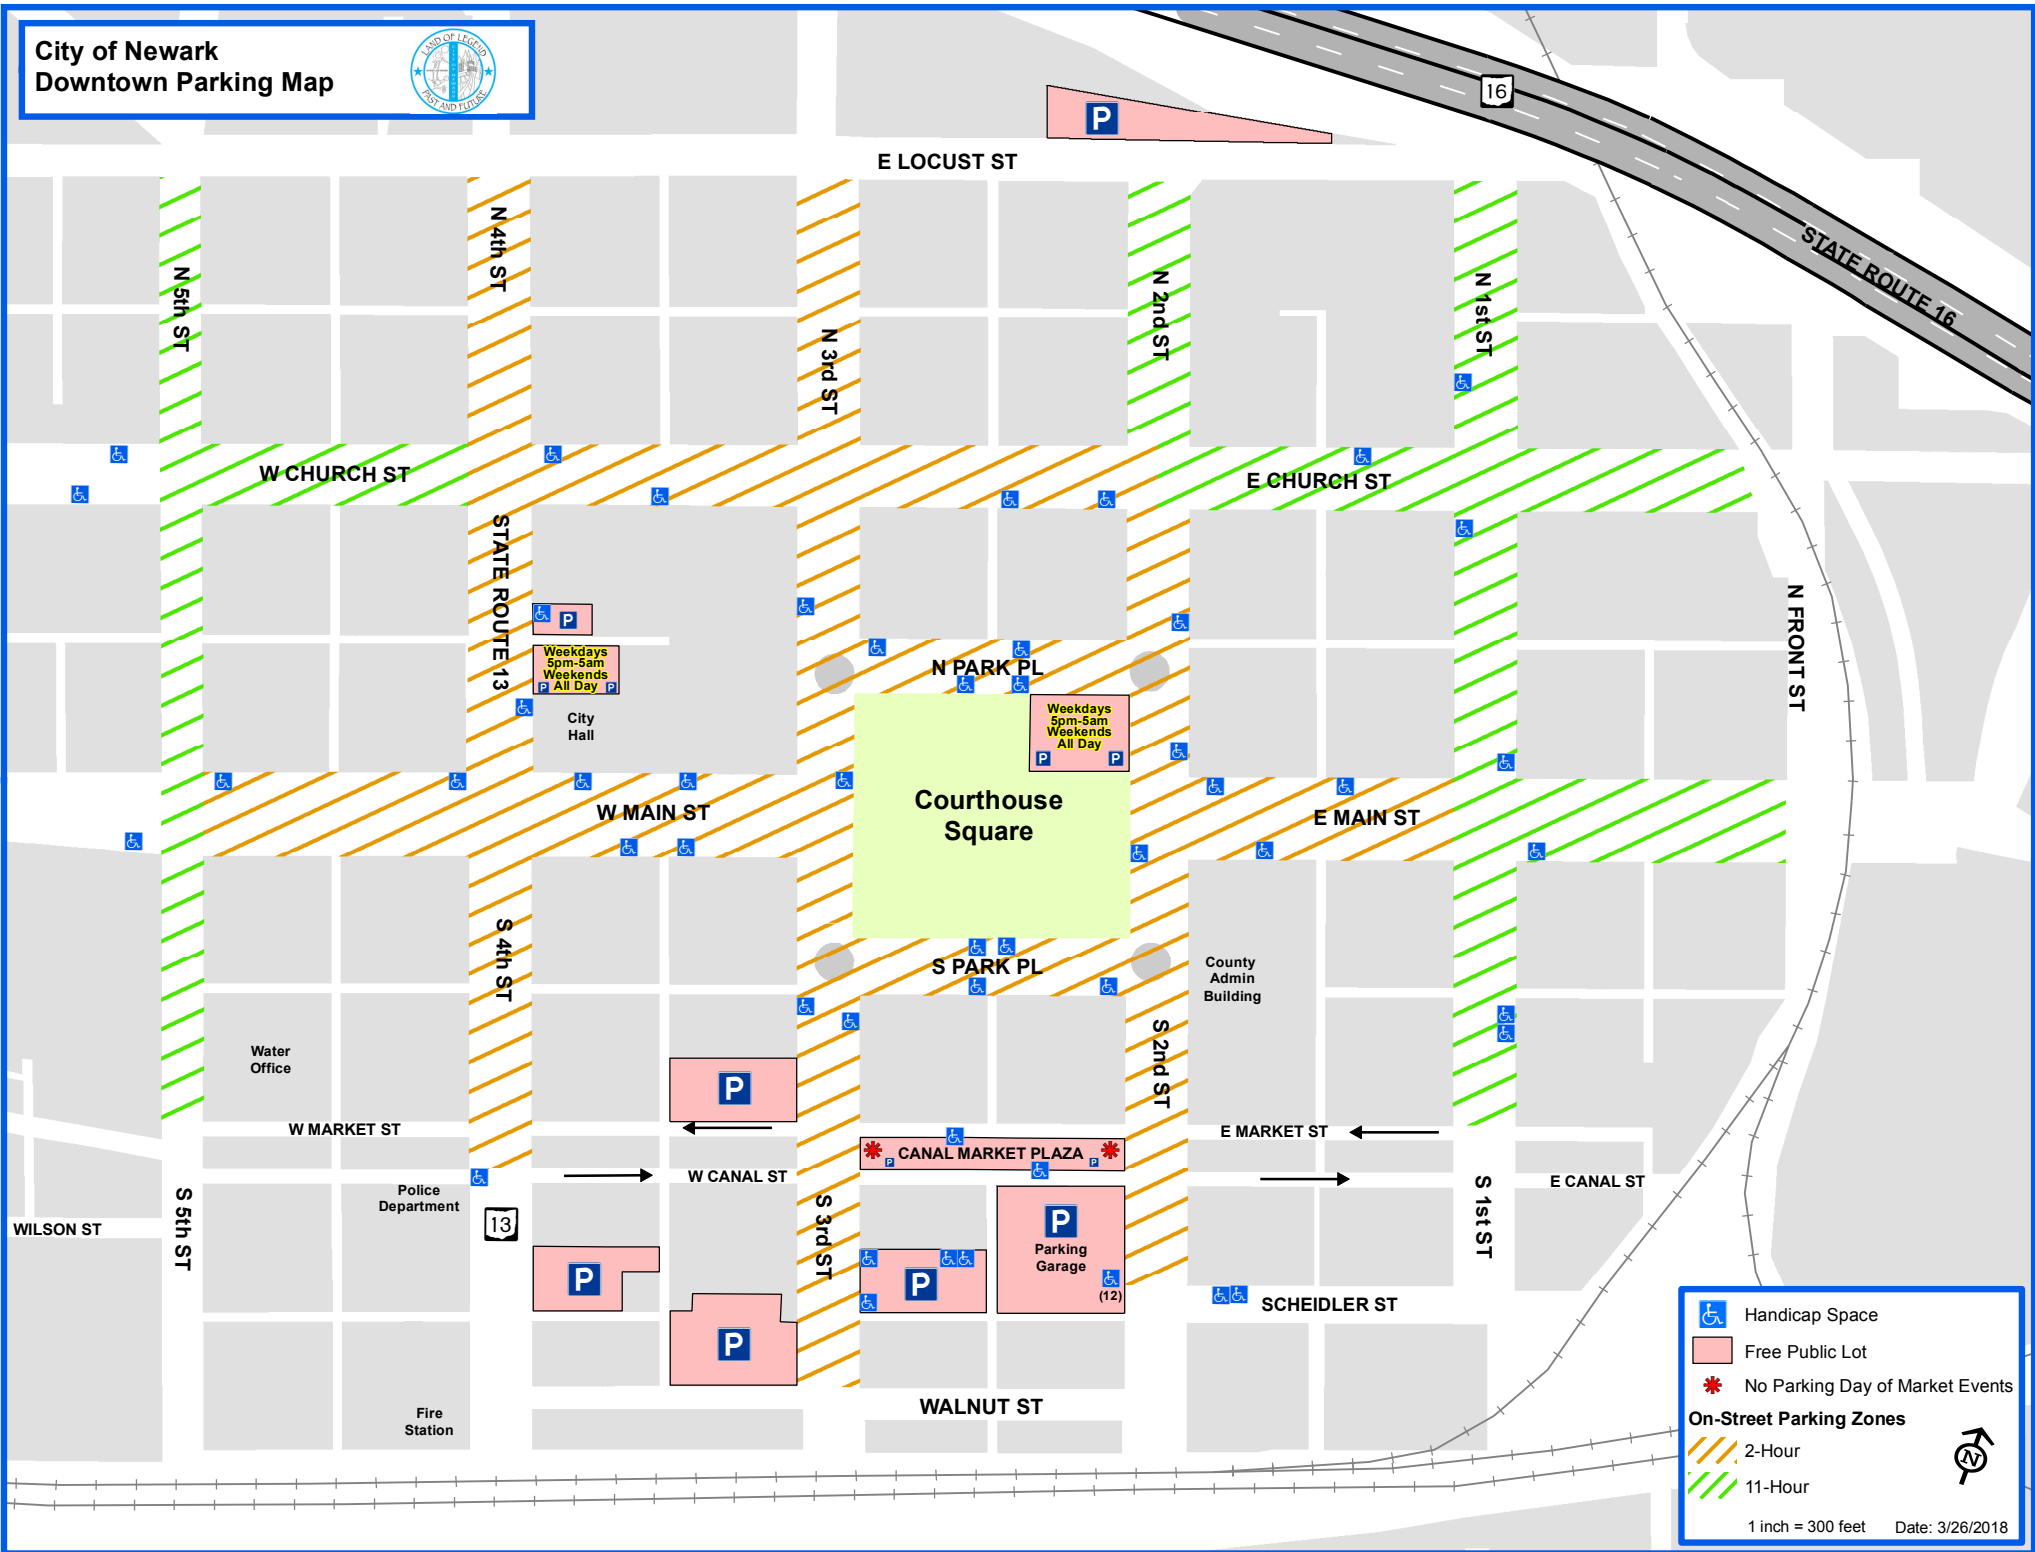

City of Newark
Downtown Parking Map

- Handicap Space
- Free Public Lot
- No Parking Day of Market Events
- On-Street Parking Zones**
- 2-Hour
- 11-Hour

1 inch = 300 feet Date: 3/26/2018