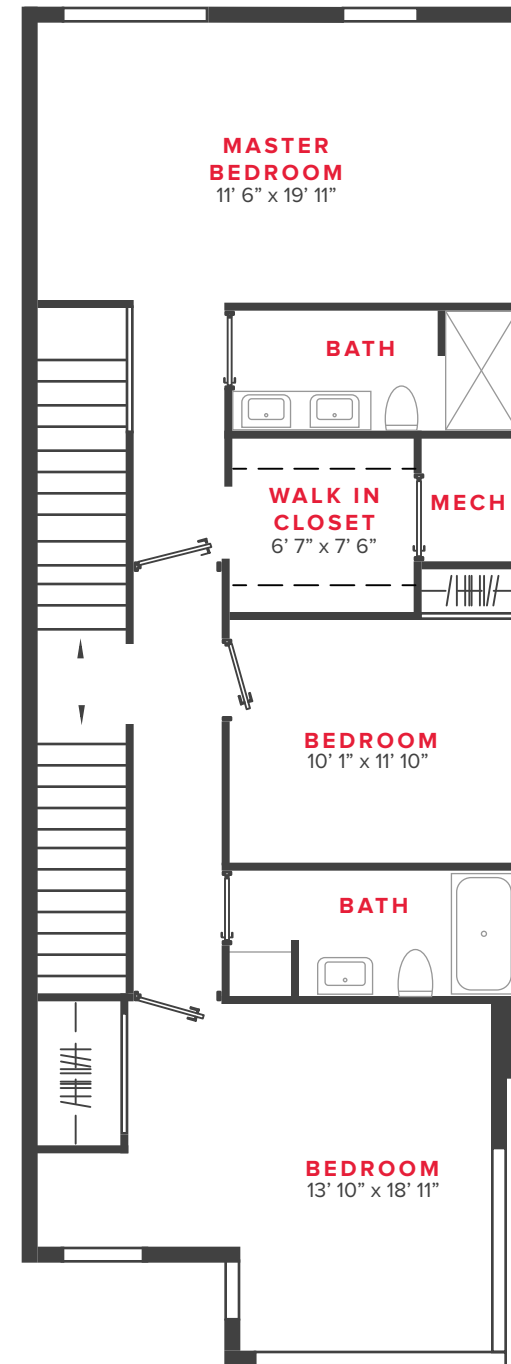

UPPER LEVEL