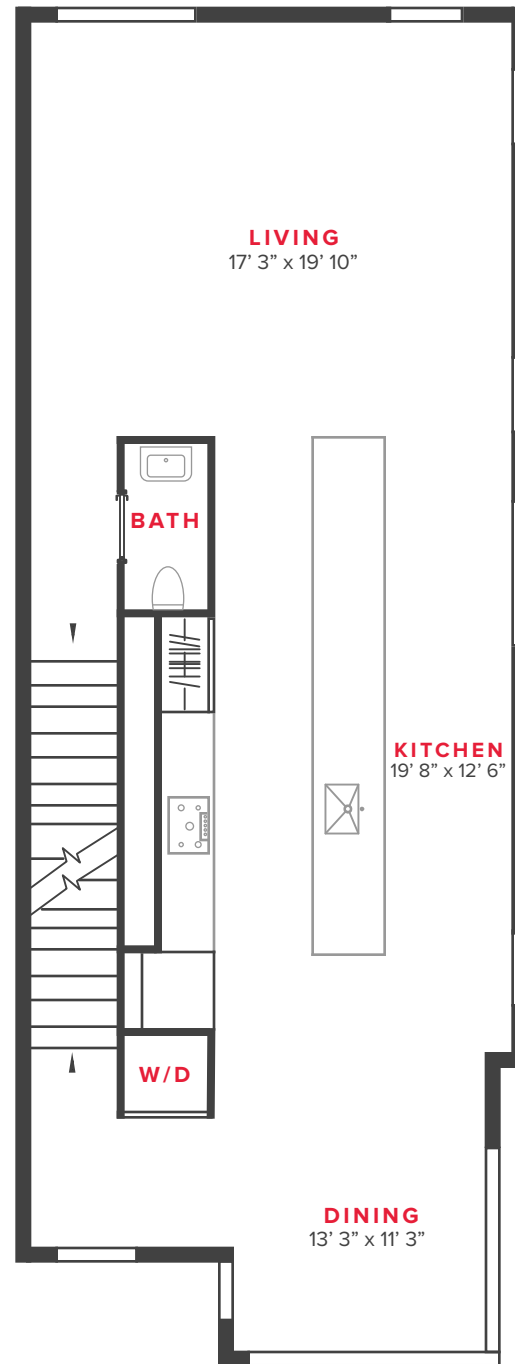

**HIGHLIGHTS**

- Upper Residence
- Powder Room
- 3 Bedroom
- Private Roof Deck
- 2 Bath
- Parking

- Spacious open floor plan with abundant natural light
- Large roofdeck with urban city views
- Generous living room
- Floor-to-ceiling glass windows
- 9.5'+ ceiling height in primary living areas