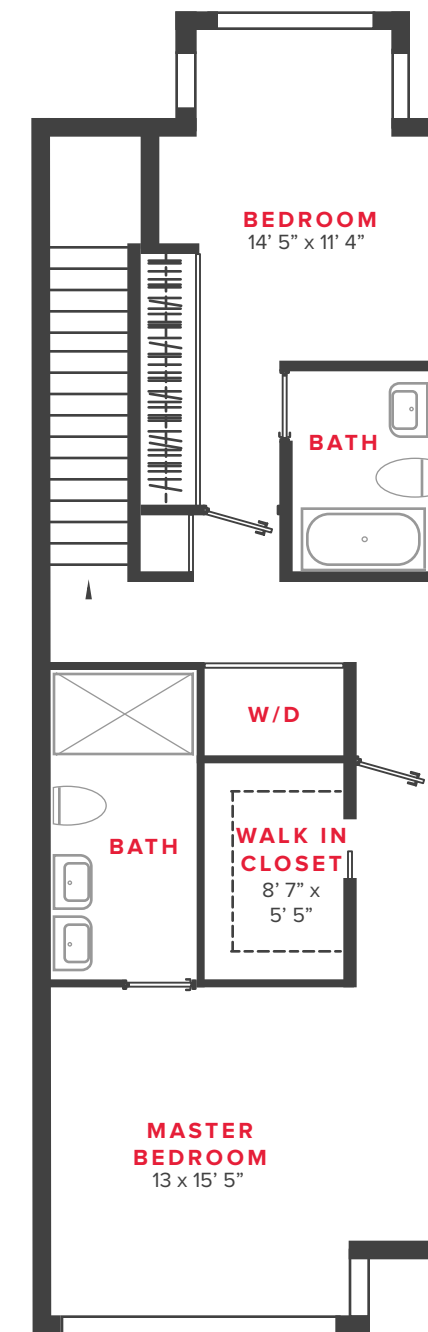

UPPER LEVEL