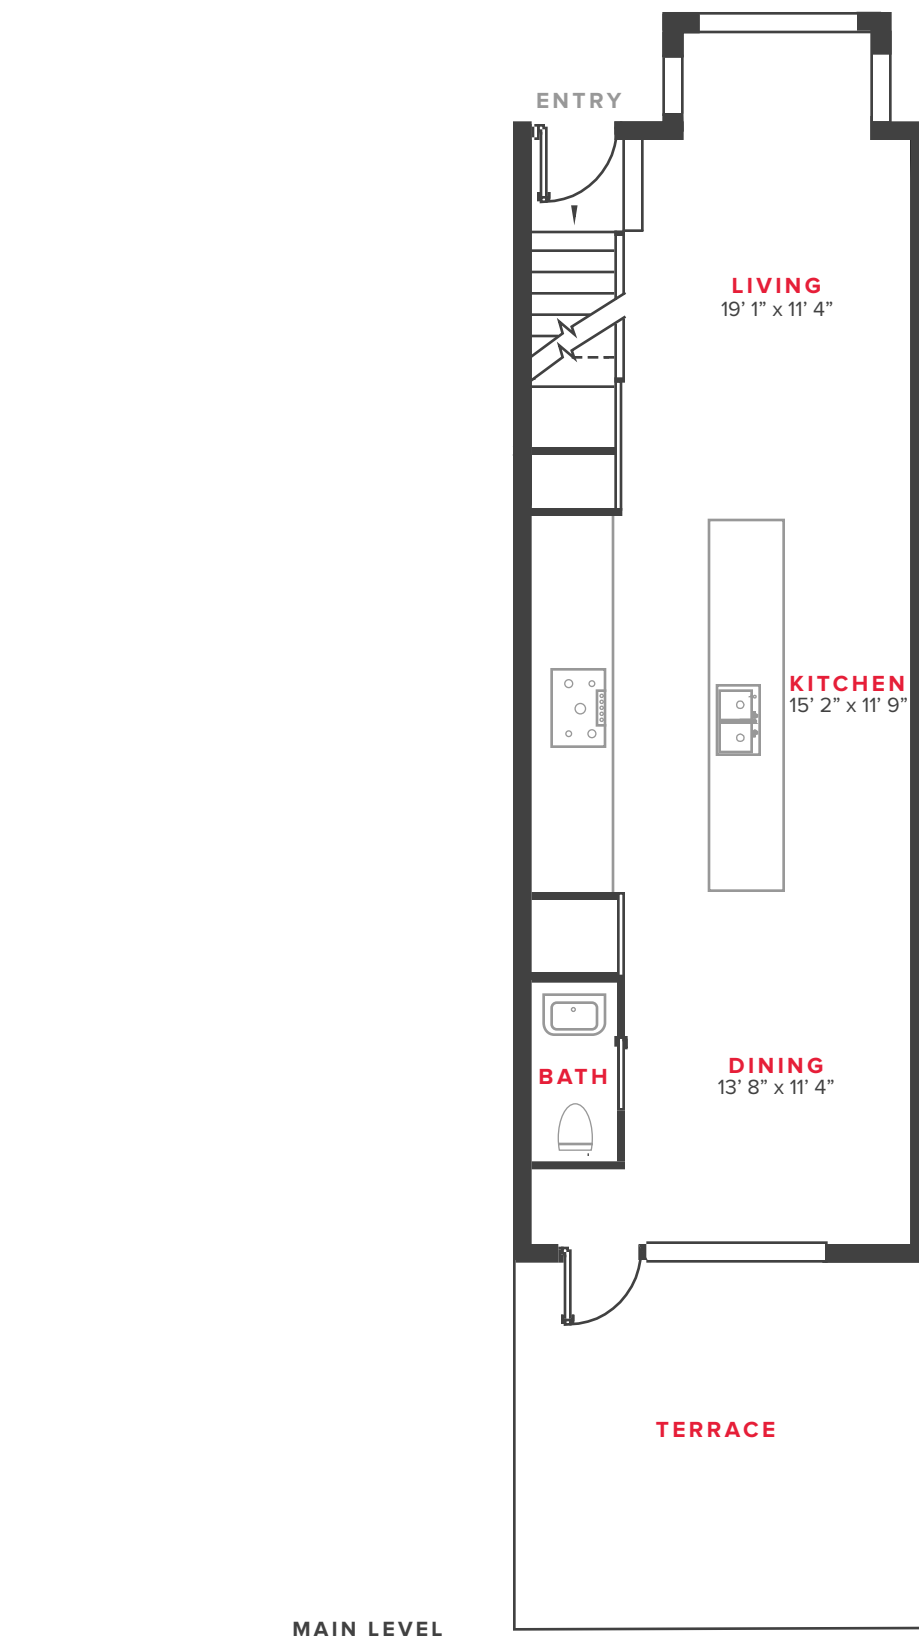

HIGHLIGHTS

- Lower Residence
- Powder Room
- 2 Bedroom
- Terrace
- 2 Bath
- Interior: 1,610 sq. feet

- Distinct exterior with iron spot brick, German zinc panels, and sandstone tile
- Custom-designed solid doors with pivot hinges
- Eucalyptus feature wall in Dining Room
- Large serene terrace with cedar fencing

sales@dittodc.com
202- 503- 4862

Sales Agents: Miriam Fernandez + Eric Tomlinson

MAIN LEVEL