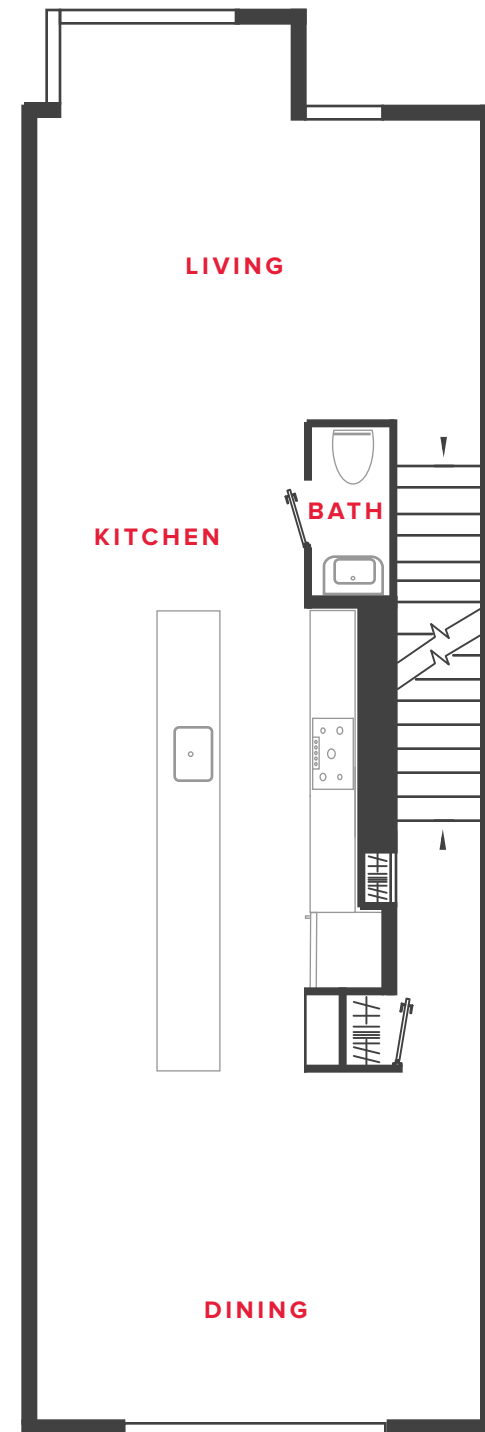

**FEATURES**

- Upper Residence
- Powder Room
- 2 Bedroom + den
- Roof Deck
- 2 Bath
- Interior: 2,494 sq. feet

- Spacious open floor plan with abundant natural light
- Custom kitchen with expansive center island with seating area
- Large roof deck with city views
- Abundant storage
- 9'+ ceiling height in primary living areas