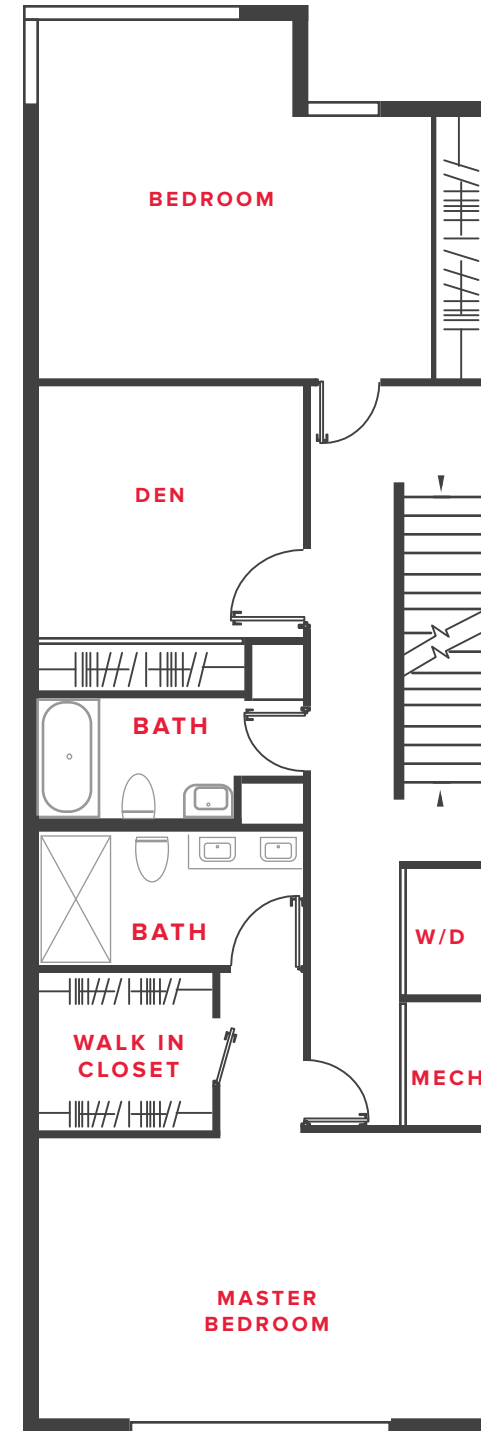

UPPER LEVEL