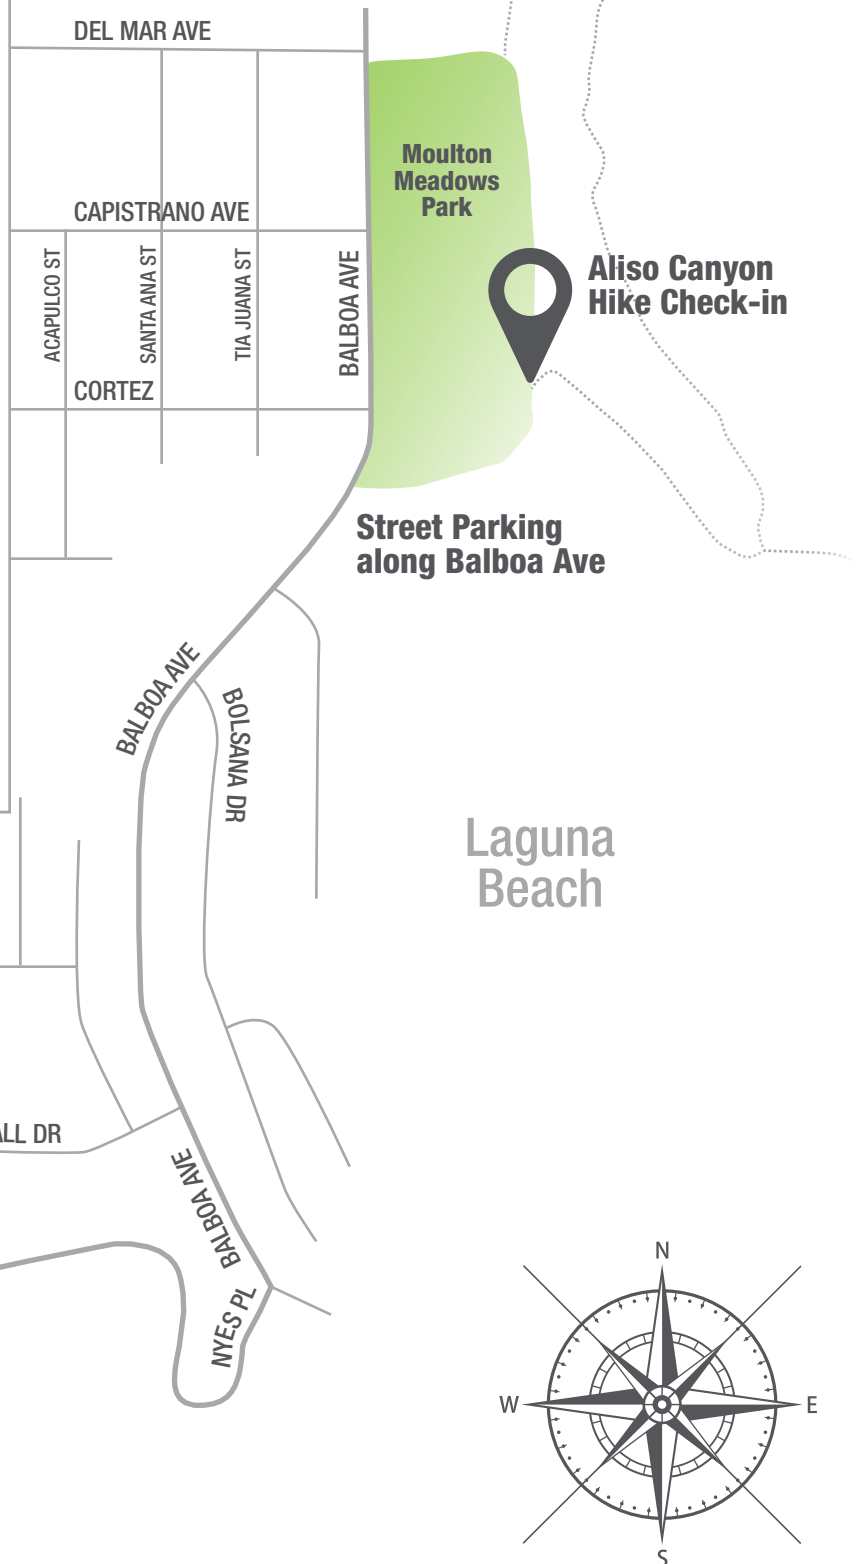

Map

Directions

Open Google Maps

Map

Directions

Open Google Maps

From CA-133 South

Merge onto CA-1 S
2.1mi Turn left onto Nyes Pl
0.8mi Nyes Pl turns left and becomes Balboa Ave
0.5mi Moulton Meadows Park will be on the right
Park on the street

From I-405 South

Exit 10 for CA-73 S toward San Diego
0.5mi Continue onto CA-73 S
3.6mi Exit 14A to merge onto MacArthur Blvd toward Newport Beach
0.4mi Merge onto MacArthur Blvd
2.6mi Use the left 2 lanes to turn left onto CA-1 S
6.8mi Continue straight to stay on CA-1 S
2.2mi Turn left onto Nyes Pl
0.8mi Nyes Pl turns left and becomes Balboa Ave
0.5mi Moulton Meadows Park will be on the right
Park on the street

From I-5 North

Follow I-5 N to CA-1 N in Dana Point
Exit 79 toward Beach Cities
0.7mi Merge onto CA-1 N
1.3mi Continue straight to stay on CA-1 N
5.9mi Slight right onto Nyes Pl
0.8mi Nyes Pl turns left and becomes Balboa Ave
0.5mi Moulton Meadows Park will be on the right
Park on the street

From I-5 South

Exit 95 for California 133 S toward Laguna Beach
0.2mi Keep left and merge onto CA-133 S
9.6mi Turn left onto CA-1 S
2.1mi Turn left onto Nyes Pl
0.8mi Nyes Pl turns left and becomes Balboa Ave
0.5mi Moulton Meadows Park will be on the right
Park on the street