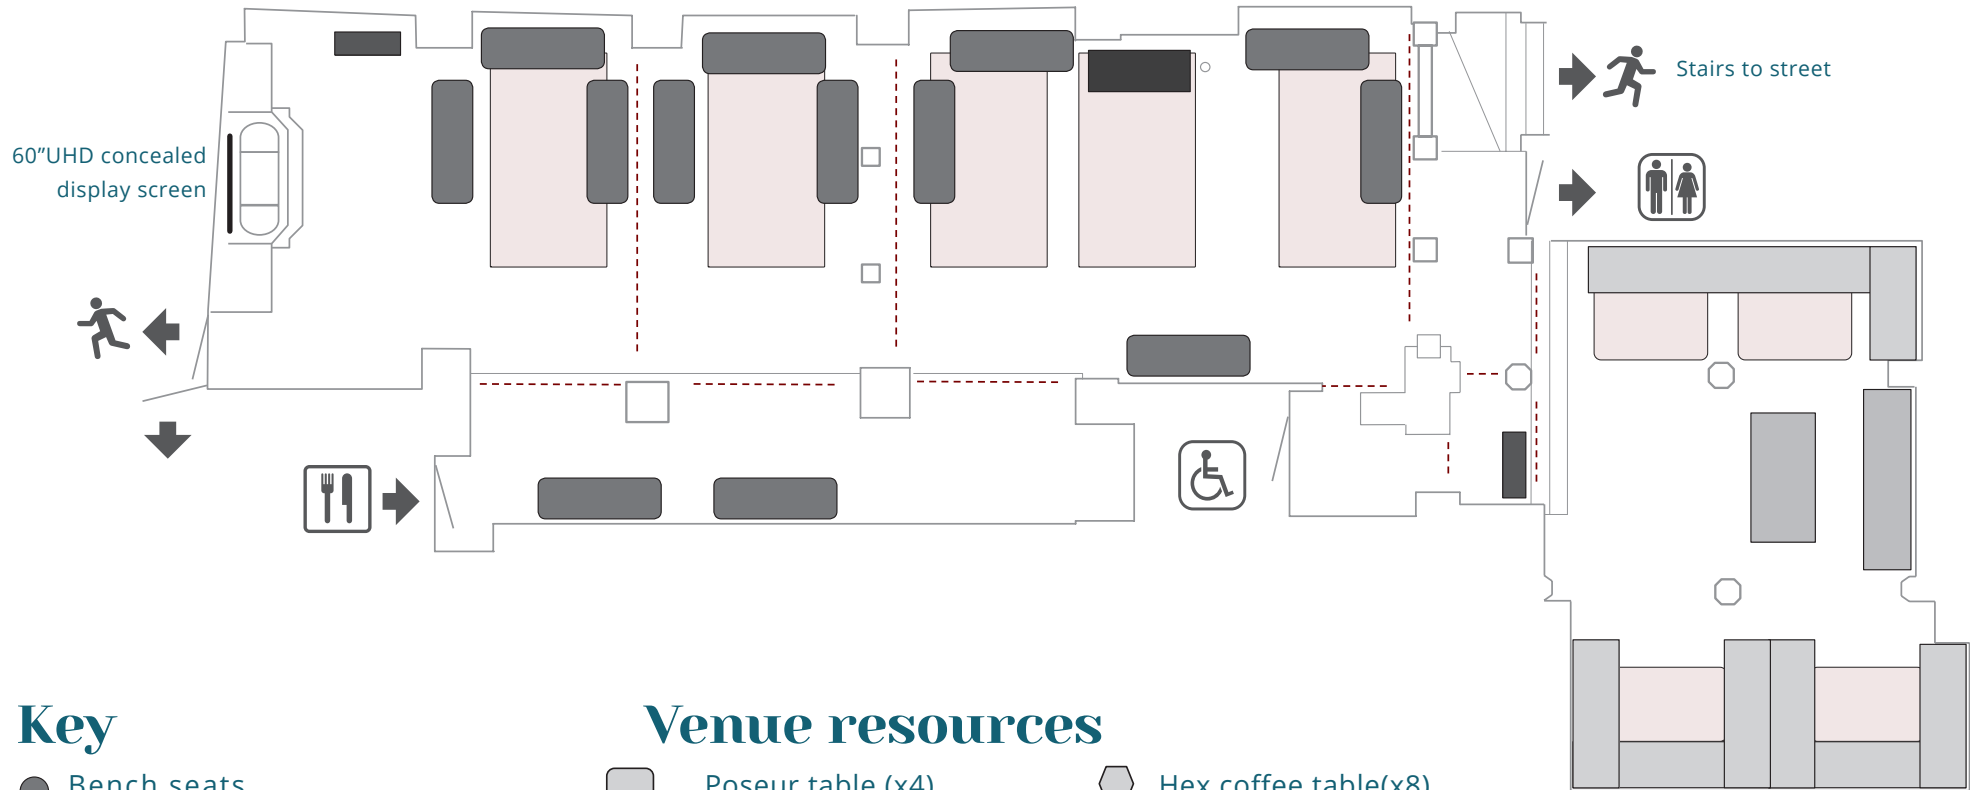

Floorplan

Key

- Bench seats
- Drapes
- Mobile bar - Small
- Mobile bar - Large

Please note: 13x Bench seats, 2x Mobile Bars, 1x Large Mobile Bar shown in the plan are to not to be removed from the space and must be incorporated somewhere within the plan.

Venue resources

- Poseur table (x4)
- 6'x2.5' trestle table (x10)
- 5' round table (x6)
- ⬡ Hex coffee table(x8)
- Tub chair (x9)
- Leather stool (x12)
- ⚙ Leather chair (x60)