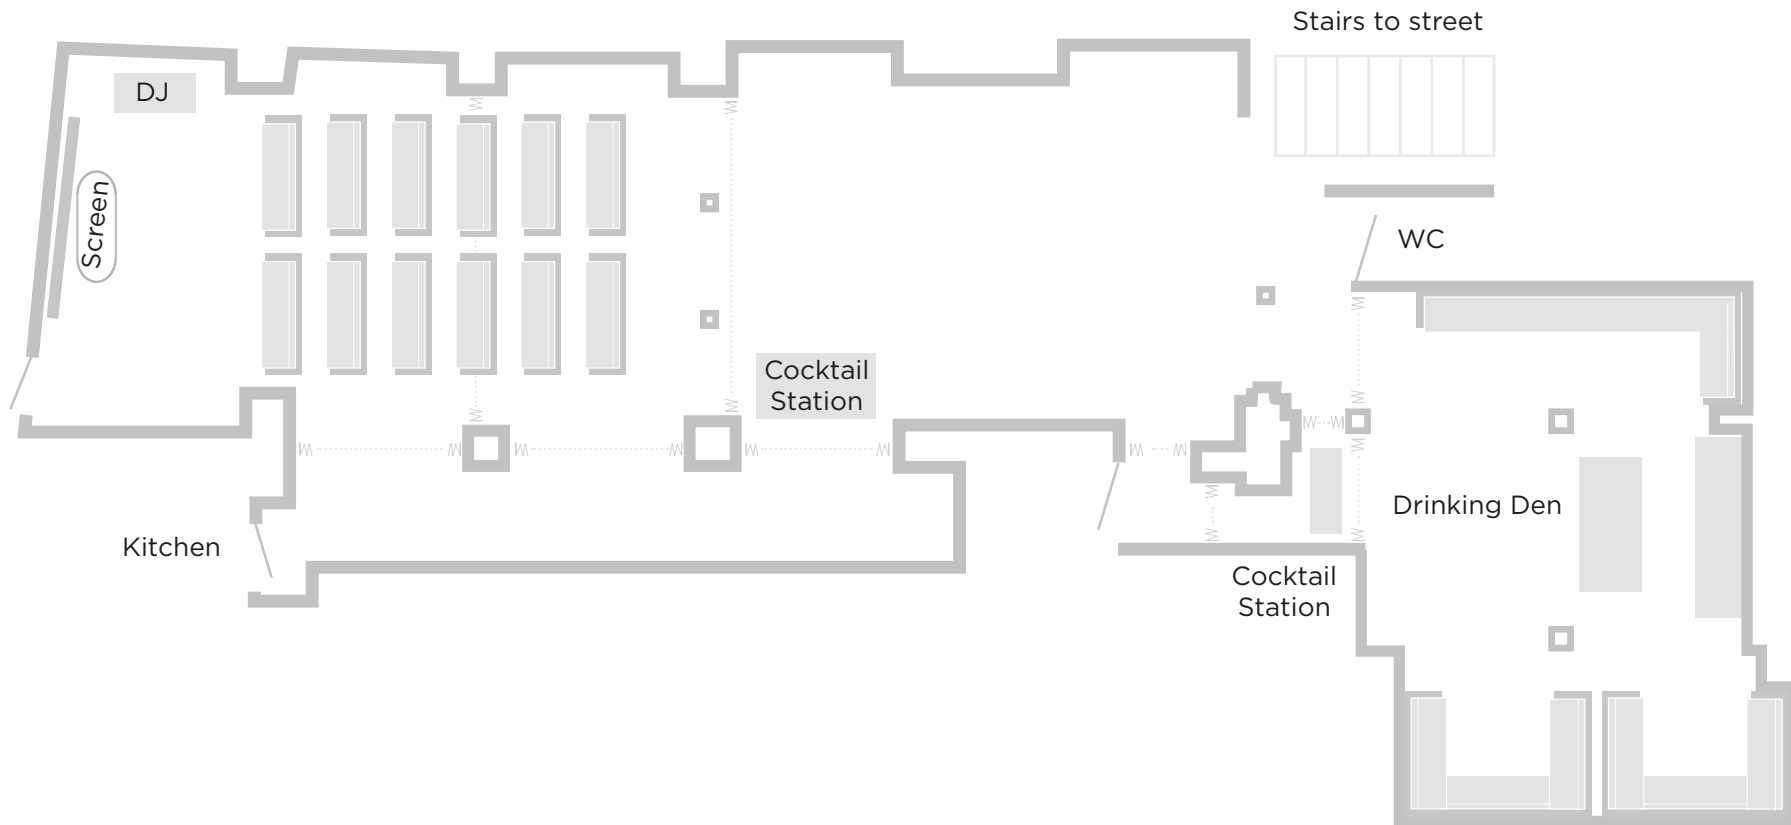

VICTORIAN
BATH HOUSE
BISHOPSGATE

Victorian Lounge
Theatre seating plan
Based on 40 guests

VICTORIAN
BATH HOUSE
BISHOPSGATE

Victorian Lounge
Reception
Based on 150 guests

VICTORIAN
BATH HOUSE
BISHOPSGATE

Victorian Lounge
Long table seating plan
Based on 50 guests