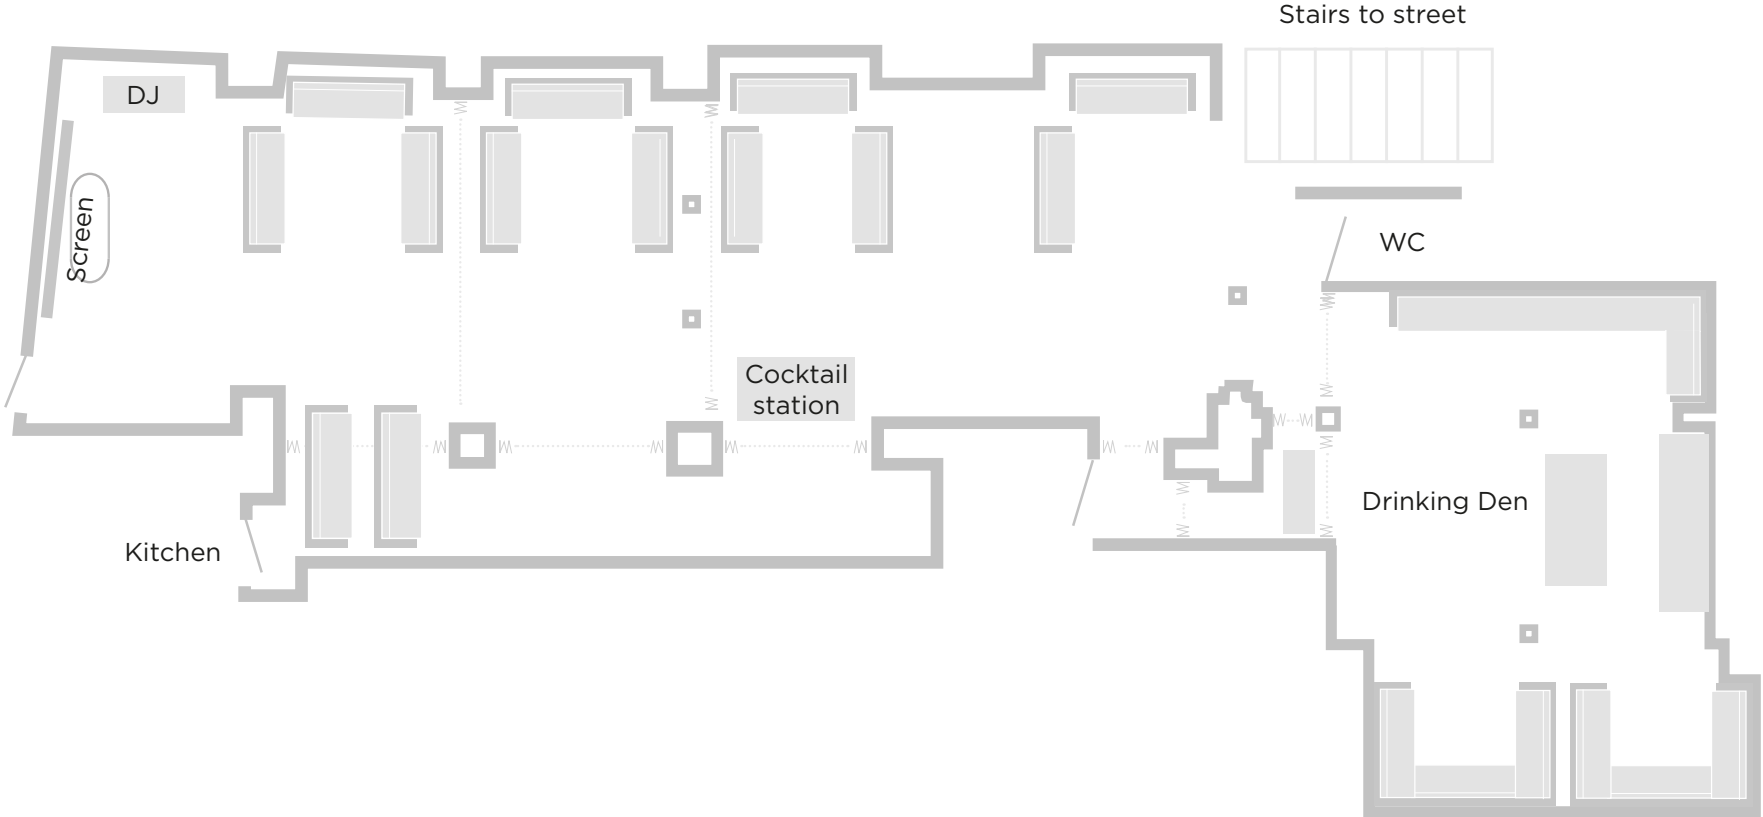

VICTORIAN
BATH HOUSE
BISHOPSGATE

Victorian Lounge
Theatre seating plan
Based on 40 guests

VICTORIAN
BATH HOUSE
BISHOPSGATE

Victorian Lounge
Reception
Based on 150 guests

VICTORIAN
BATH HOUSE
BISHOPSGATE

Victorian Lounge
Long table seating plan
Based on 50 guests