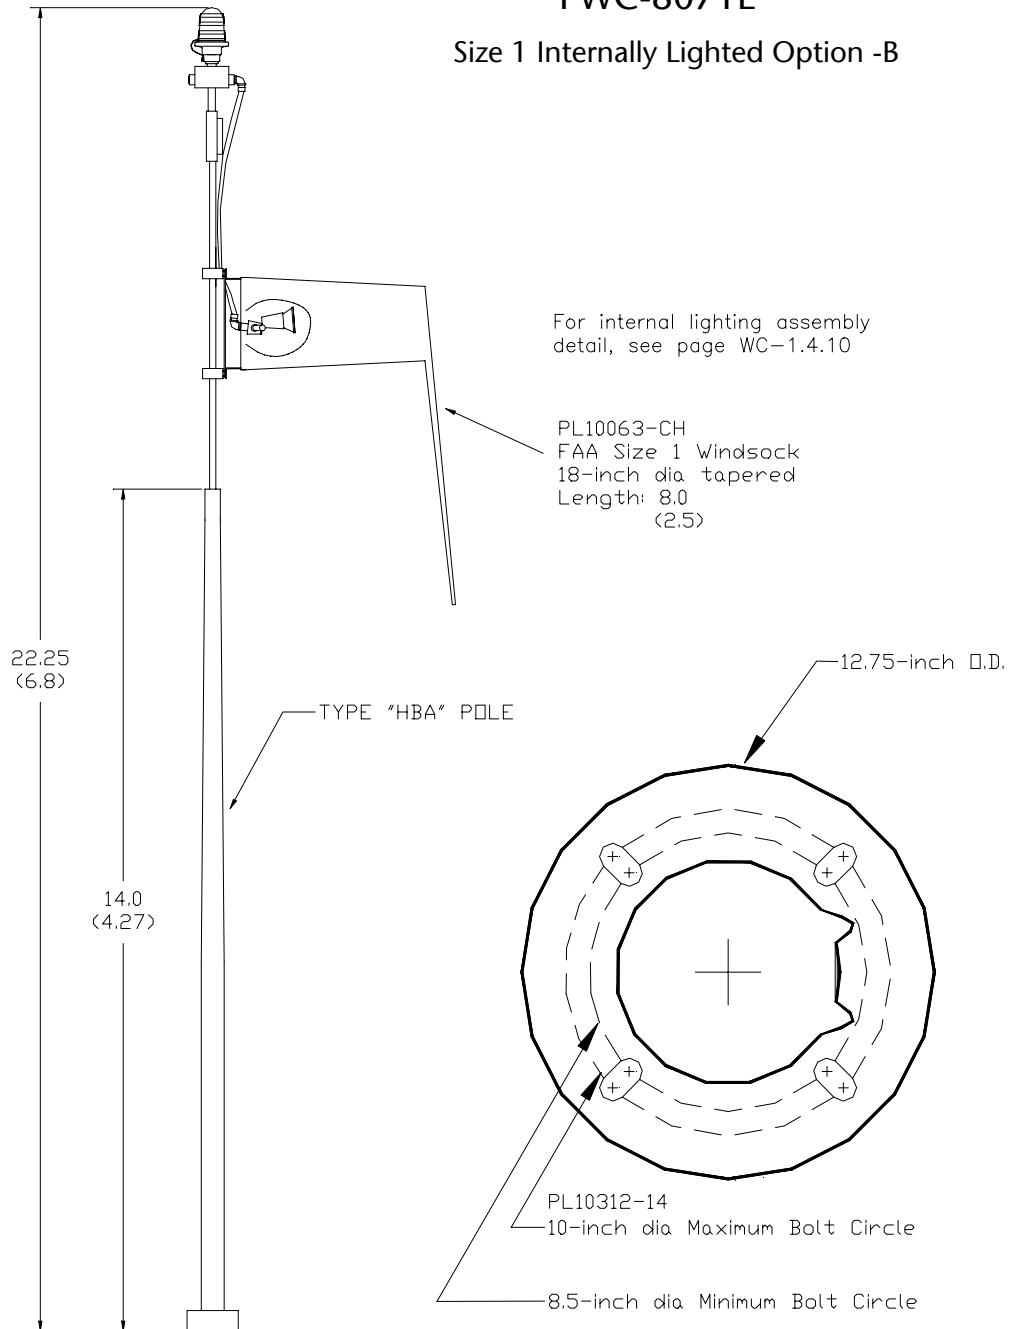

PWC-8071L

Size 1 Internally Lighted Option -B

Dimensions: feet  
(meters)