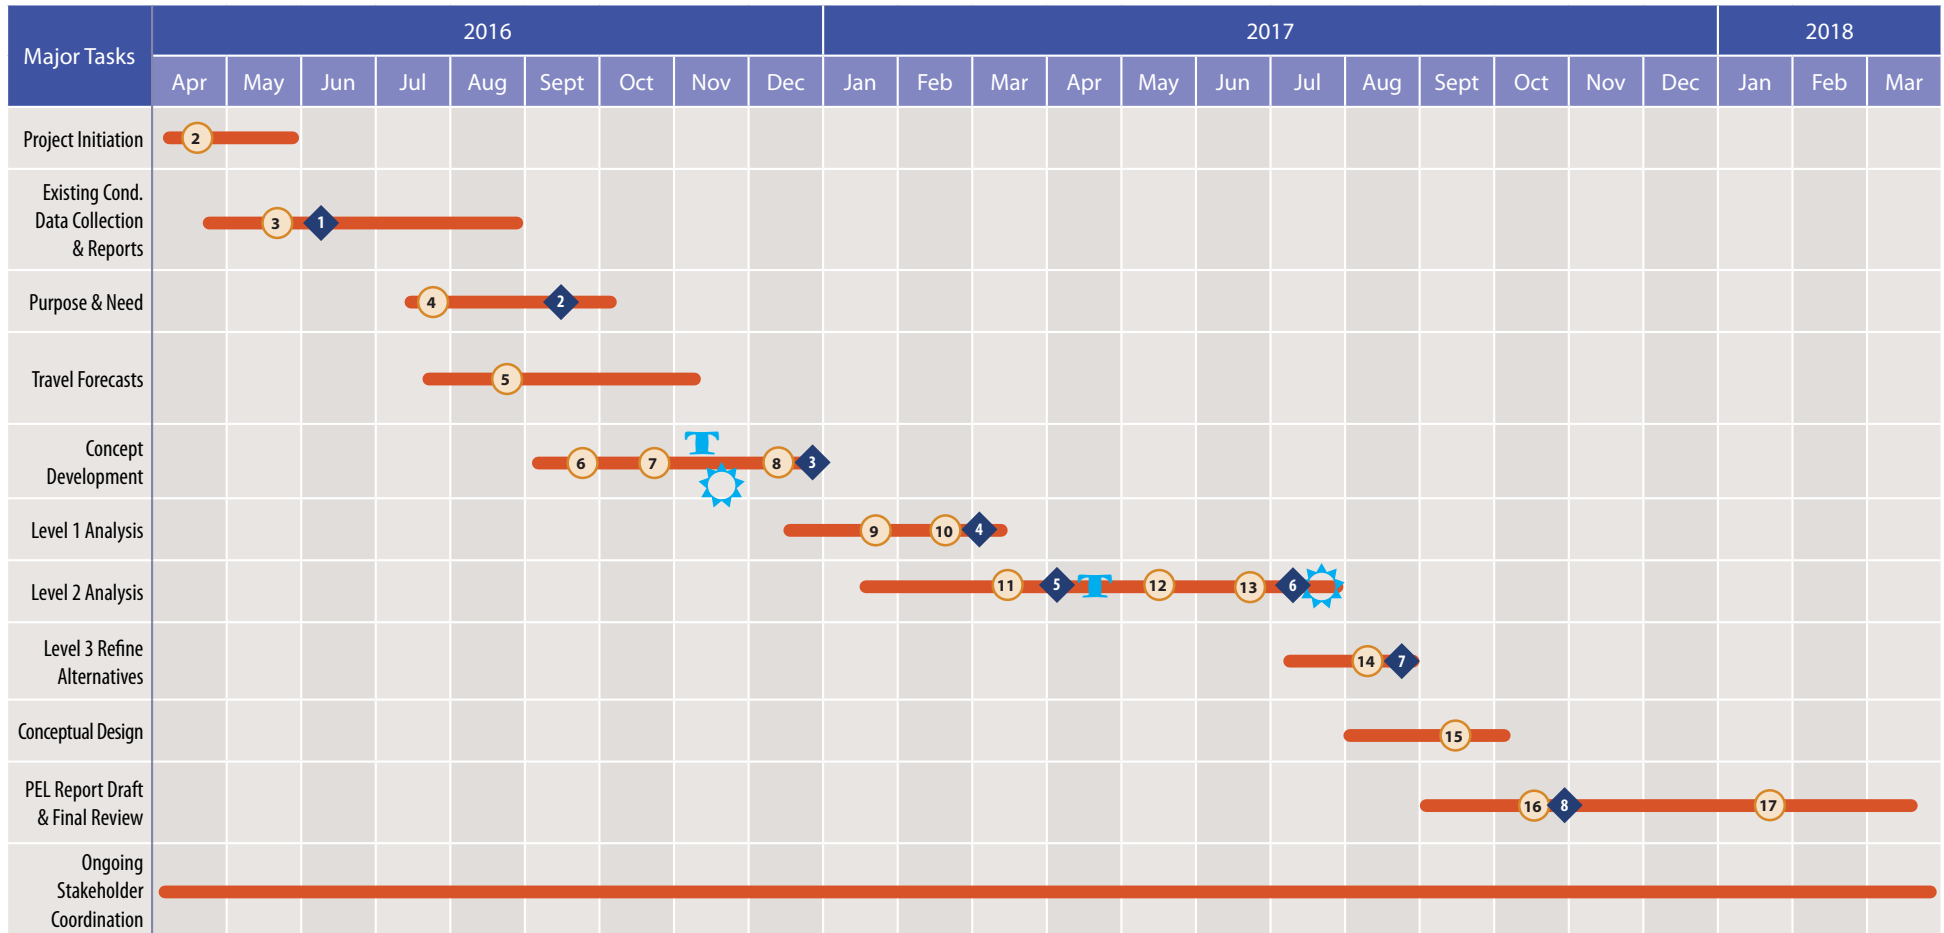

# STUDY SCHEDULE

WestConnect Coalition PEL

**LEGEND**

-  Public Meeting
-  Telephone Town Hall
-  Technical Working Group (TWG) Meeting
-  WestConnect Coalition/Steering Committee Presentation