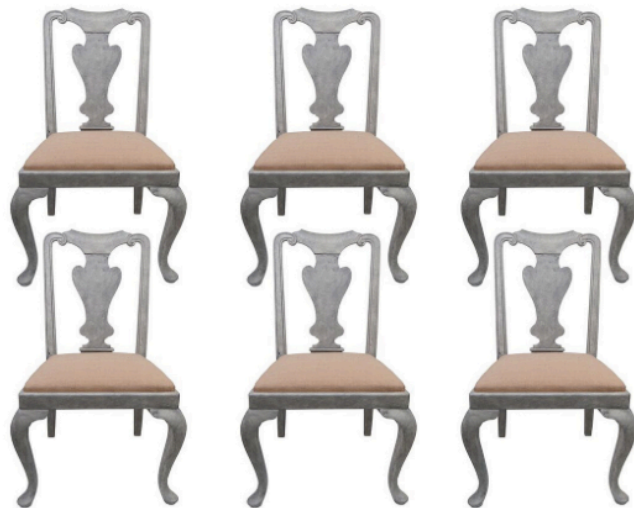

ELIZABETH PASH

ANTIQUES ✦ DECORATION

EPASH@ELIZABETHPASH.COM

WWW.ELIZABETHPASH.COM

Six Painted Dining Chairs

A charming set of Queen Anne style dining chairs with a gray painted finish. The application of the finish is what gives these traditional chairs a fresh, modern look.

H: 36" W: 19.5" D: 17.5"

\$5,400

Elizabeth Pash Studio
94 Forest Avenue
Locust Valley, NY 11560
516.277.1551

1STDIBS Showroom at NYDC
200 Lexington Avenue
New York, NY 10016
917.940.8289