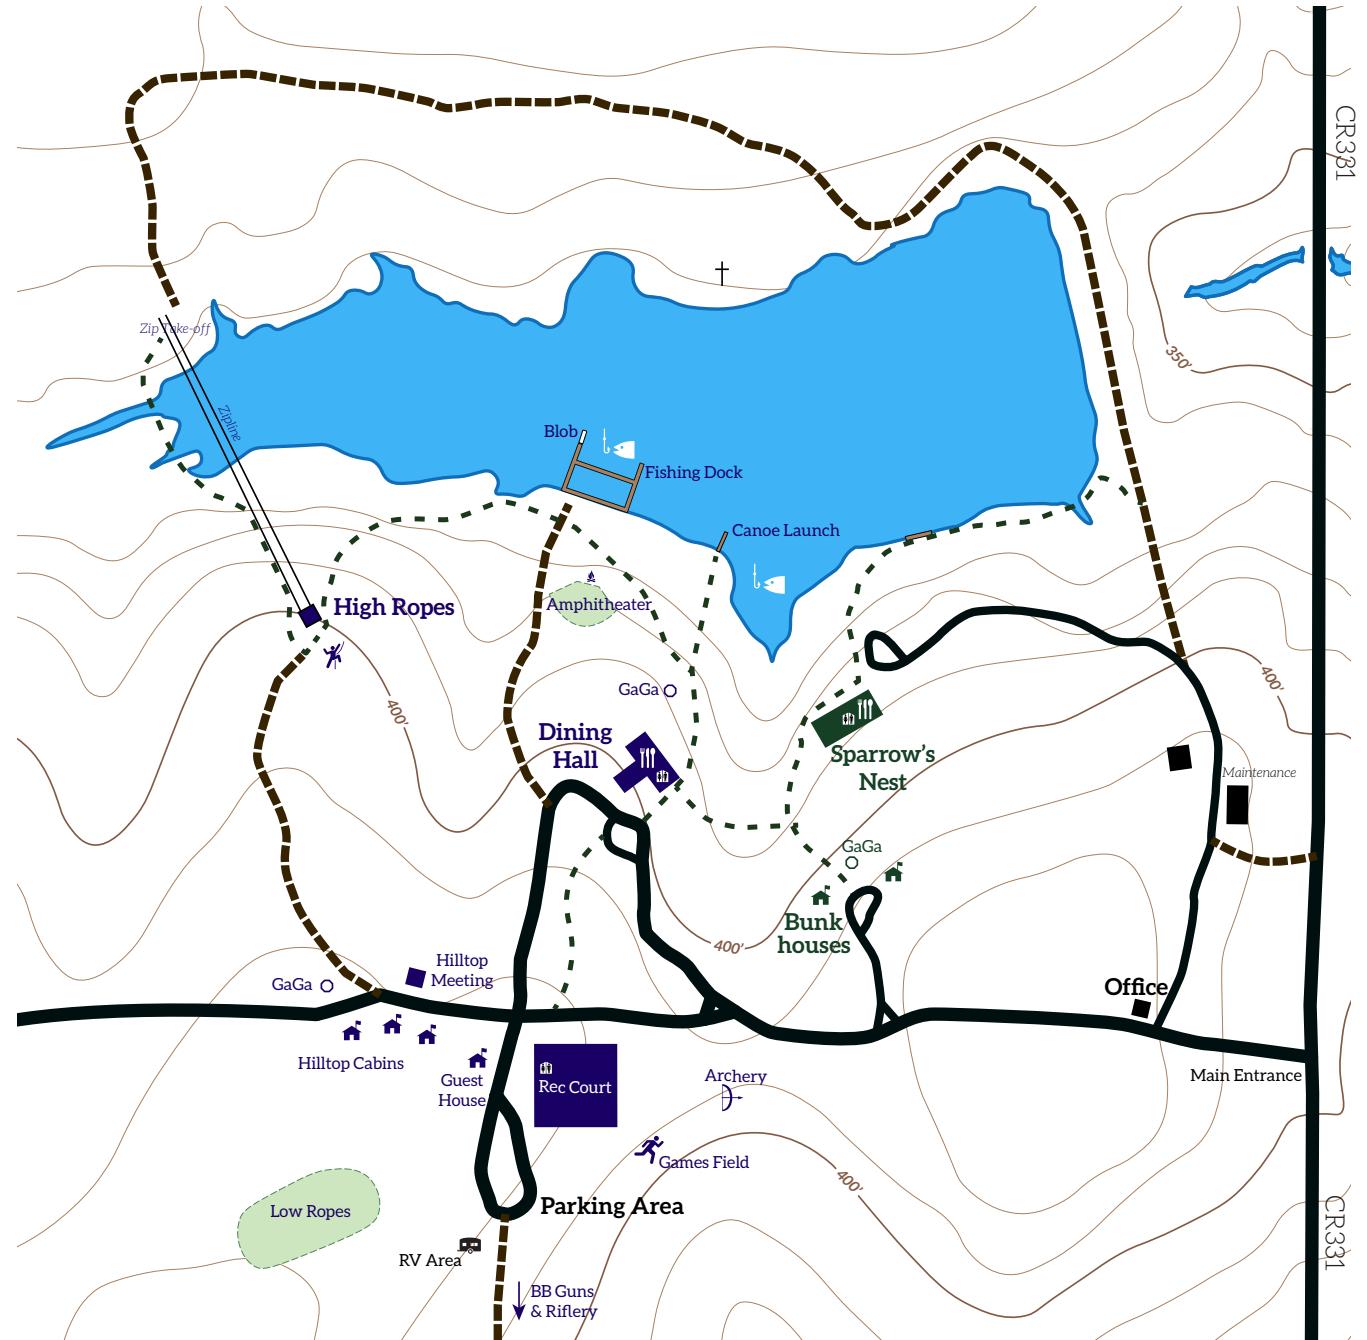

Forest Glen Springs

557 County Road 331
Rosebud, TX 76570

Driveable Roads

Maintenance Roads

Walking Trails

Contour Interval: 10 feet