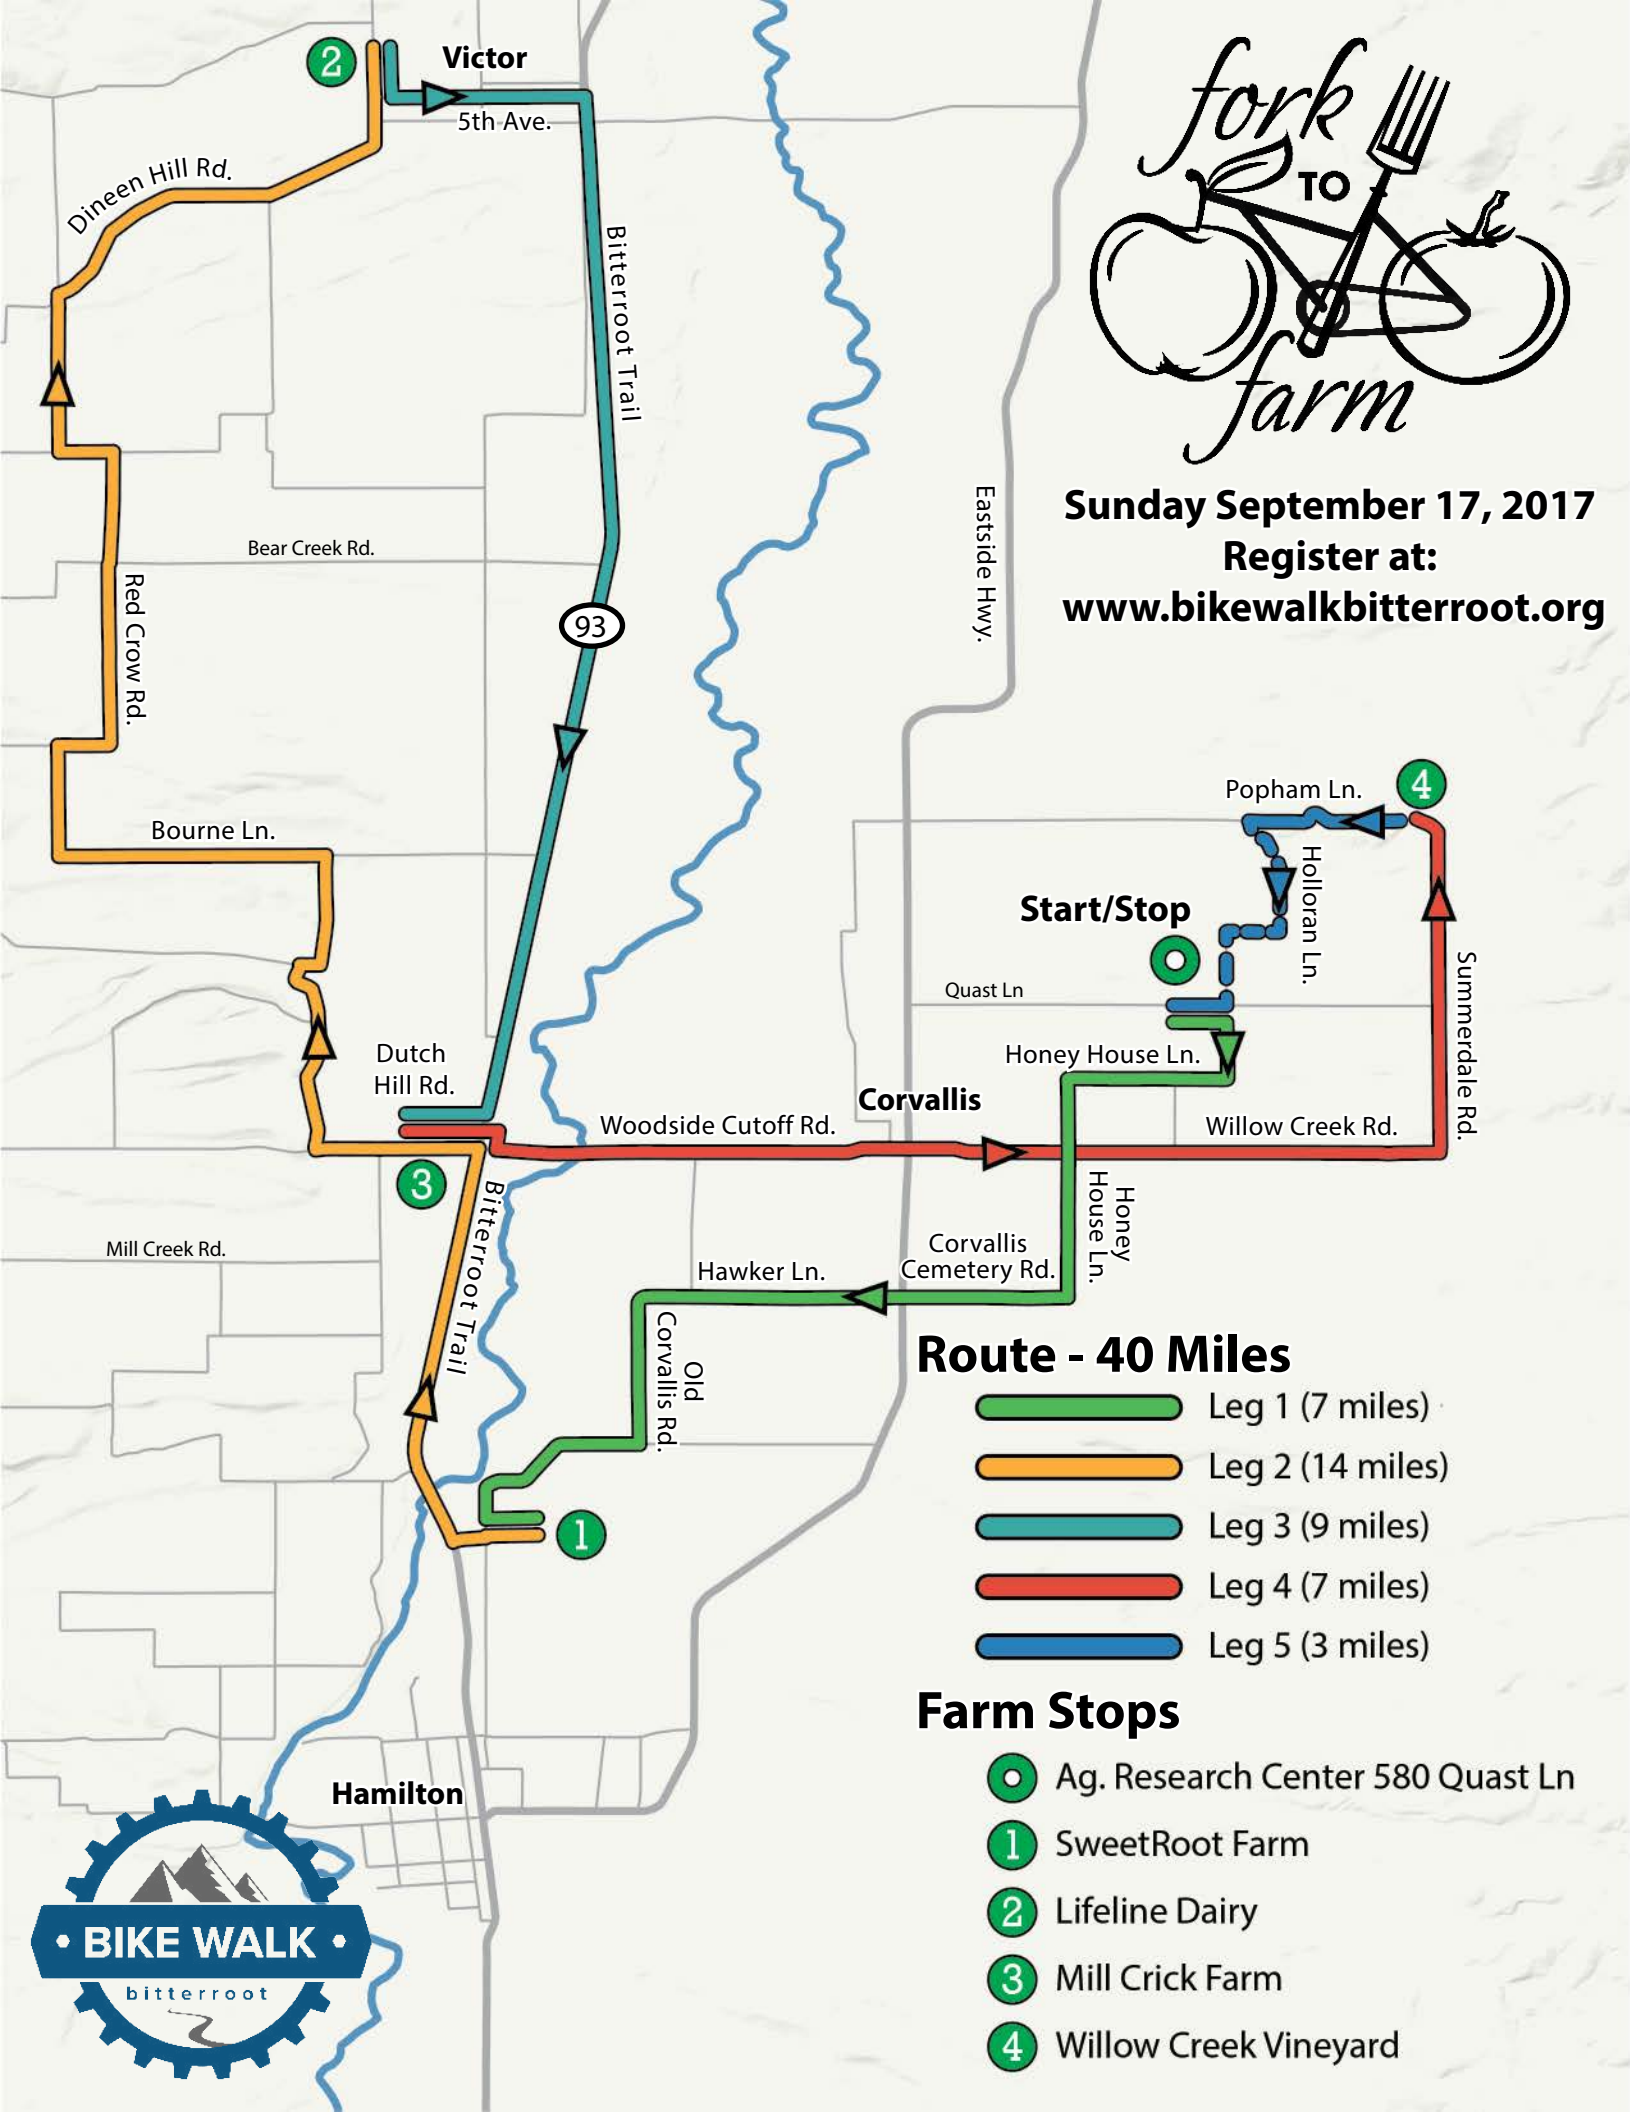

Sunday September 17, 2017

Register at:

www.bikewalkbitterroot.org

Route - 40 Miles

-  Leg 1 (7 miles)
-  Leg 2 (14 miles)
-  Leg 3 (9 miles)
-  Leg 4 (7 miles)
-  Leg 5 (3 miles)

Farm Stops

-  Ag. Research Center 580 Quast Ln
-  SweetRoot Farm
-  Lifeline Dairy
-  Mill Crick Farm
-  Willow Creek Vineyard