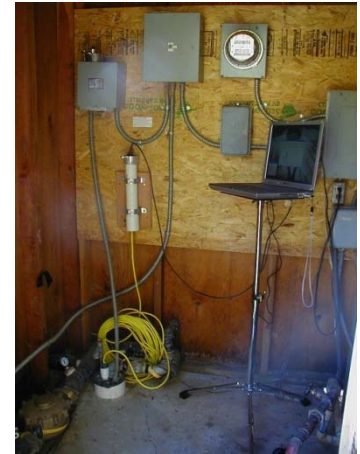

Operation Unite® wants to help. We have created several programs that are designed to build your capacity in handling a more varied and changing presence of water in your life. The **KNOW YOUR WATER®** program informs and teaches you very important aspects of your water supply. The **Neighborhood Water Alliance** is another program that brings neighbors together to create a water contingency plan for the neighborhood.

These programs are special because you build them to accomplish what you want to achieve; a healthy water supply. The most basic level of the **KNOW YOUR WATER** program simply provides observation of groundwater depths in your well through time. This information is interpreted and presented to you as a concise reporting of groundwater conditions and life-style stresses. You use it to decide on your water demand options. We even provide a one-hour consultation to help you decide on a plan of action for the next water year. This is where your adaptive skills come into play.