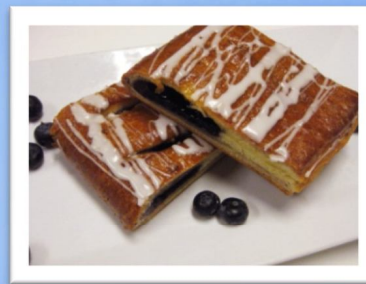

Blueberry Crumb,
Regular Size $1.21