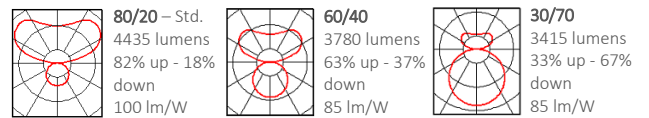

Fixture Options

Example L250-82-4000-35K-M-A4-G1-WH-16

Series	L250 L245	Lens Flush baffle	L2__
Distribution	82 64 37	80%up / 20%dn - Std. 60%up / 40%dn 30%up / 70%dn <small>Consult Factor for custom distributions</small>	
Light Level	3000 4000 5000	3000lm per 4' section 4000lm per 4' section - Std. 5000lm per 4' section	
Color	30K 35K 40K	3000K 3500K 4000K	
Driver	STD 010 DAL	STD Switched Driver 0-10 volt Dimming to 5% DALI Driver	
Power	M 3	120-277 347	
Mounting	A4	Aircraft Cable 4' Adjustable	A4
Ceiling	G1 G9 GS ST	15/16" Grid Ceiling 9/16" Grid Ceiling Slot Grid Ceiling Drywall/Structure	
Finish	WH CC	White Powder coat Finish Custom Color Finish	
Length	04 08 xx	Individual Individual Row Length (4' Increments)	
Options			