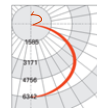

Performance