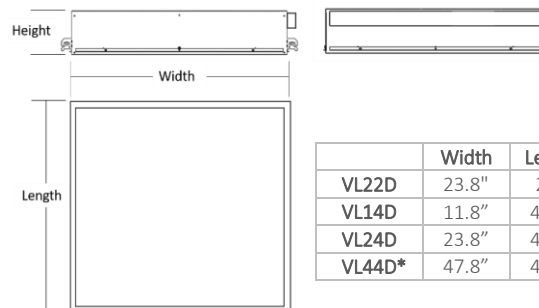

Dimensions

	Width	Length	Height
VL22D	23.8"	2.8"	5"
VL14D	11.8"	47.8"	5"
VL24D	23.8"	47.8"	5"
VL44D*	47.8"	47.8"	5"