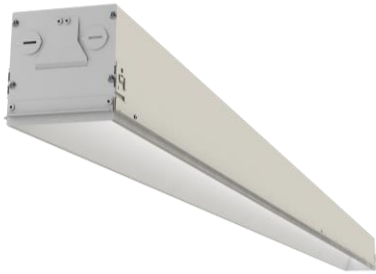

N1R Linear

Recessed LED Direct Luminaire
For Ambient Lighting

Project: _____
 Cat#: _____
 Type: _____
 Notes: _____

Product Description

N1R Recessed Mount high performance direct linear LED Luminaire. Minimalist rectilinear profile with fully luminous recessed lens cavity and elegant knife edge trim. Performance Optics offer Bat Wing lower optical distributions. Integral Driver allows for ease of installation. 4', 6' and 8' individual pendants can be combined to create continuous rows.

Construction

The N1 housing is constructed out of extruded aluminum with die formed steel and aluminum components. Finished in standard white, silver, black or custom color powder coat finishes. Lenses are high light transmission UV stable acrylic. Mounting to grid or drywall ceiling via fully adjustable aircraft cables.

Light Source

Light source comprised of mid power LEDs that are thermally engineered to ensure optimal efficacy's up to 115 lumens per watt and 80+ CRI. Luminaire light output guaranteed to achieve a minimum of 70% luminaire output over 100,000 hours at typical 25 deg. C operating conditions. LED components and luminaires are compliant with IESNA LM80.