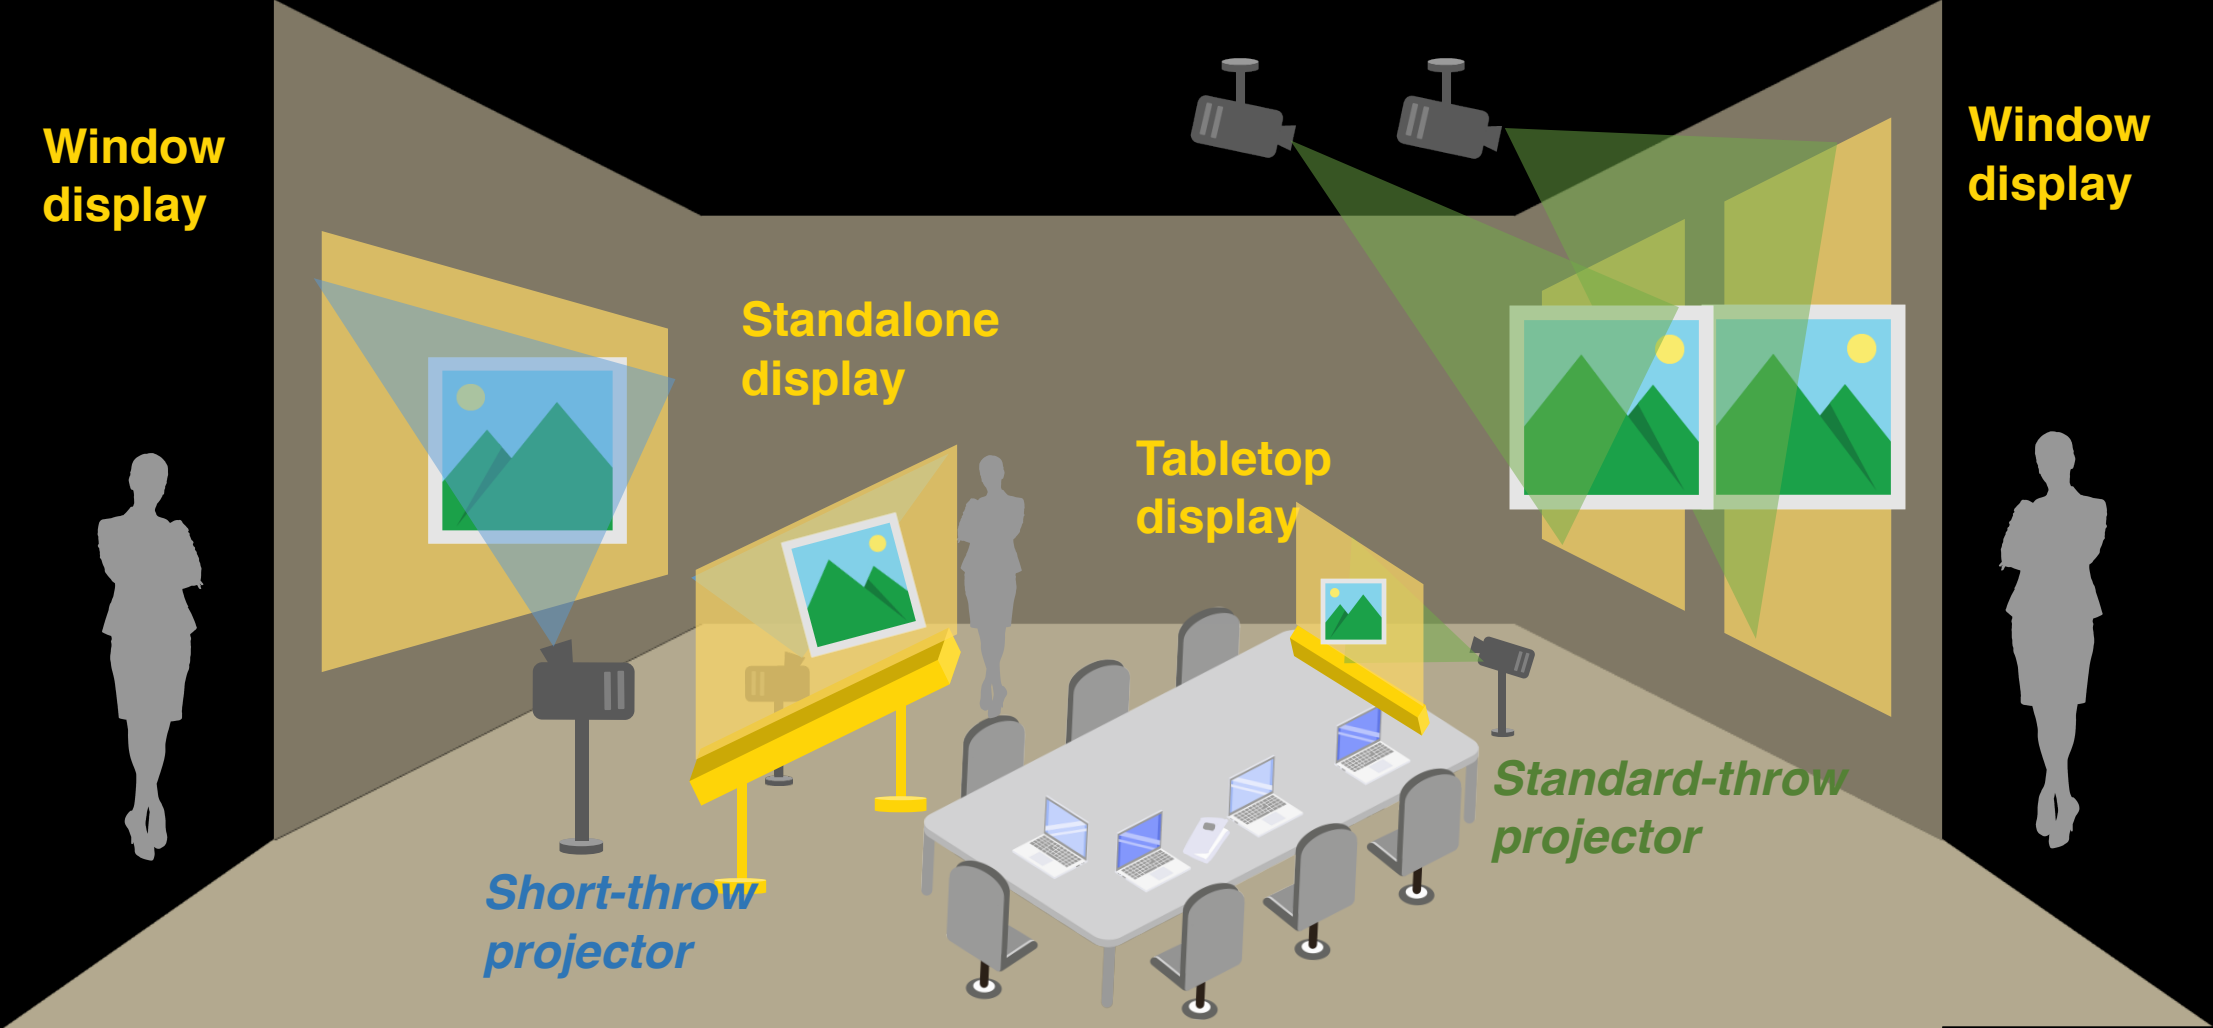

Lux Labs _ Projector Placement Examples

A man with a beard, wearing a dark shirt, is sitting at a desk in a laboratory or office setting, working on a laptop. The room has large glass windows. On the glass, the Lux Labs logo is visible, featuring the word "LUX" on the left, a stylized sunburst icon in the center, and the word "LABS" on the right. Below the logo, the text "ADVANCED OPTICAL MATERIALS" is printed. The scene is dimly lit, with light coming from the windows and the laptop screen.

LUX LABS

ADVANCED OPTICAL MATERIALS

General Placement Guidelines

Short Throw Projectors

Can be placed right behind screen or window with film

Can hide projector by placing just below table level

Regular Throw Projectors

Placed on short stand on floor angled up

Placed on tall stand angled down

Mounted to ceiling

Projector

Image