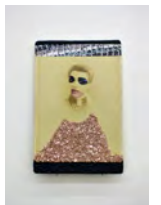

ULTERIOR

Rachel Grobstein and Margaret Meehan

June 17—July 23, 2017

List of Works:

NORTH WALL (from left to right):

Margret Meehan

Lady, 2015
Porcelain, underglaze, Vogue Chanel advertisement, wood, and screws
14 x 5 x 5 inches
MEEm-a-001

Golem's Love a Parade, 2017
Porcelain, plexiglass, and wood
8 ¼ x 5 x 6 ¾ inches
MEEm-a-009

Dressmaker, 2017
Acrylic paint, Chanel advertisement, glitter glass, latex paint, and vintage cabinet card
4 ¼ x 2 ½ x 1/8 inches
MEEm-a-011