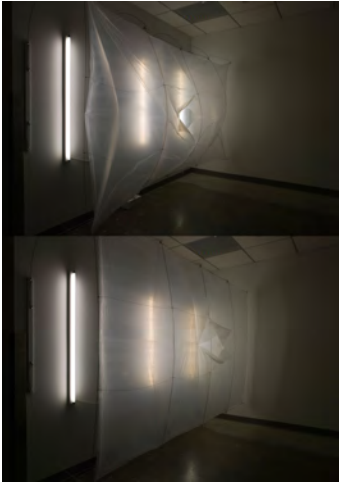

ULTERIOR

Joseph Morris / William Lamson

October 28–December 3, 2017

List of Works:

Joseph Morris

Immanence, 2013-16

Plastic film, spring steel, electronic mechanical parts, and custom software

68 x 112 x 32 inches / 172.7 x 284.5 x 81.3 cm

MORjo-001

Null Space, between Breath and Breathing, 2017

Neon, particle detector, and custom software

10 x 4 ½ x 4 ½ inches / 26.1 x 10.8 x 10.8 cm (a set of two)

MORjo-002

Slow and Windy Hours, 2017

Painted aluminum, acrylic, real-time wind data, electronic mechanical parts, and custom software

23 x 23 x 3 ¼ inches / 58.4 x 58.4 x 8.3 cm

MORjo-003

ULTERIOR

William Lamson

An Invisible Universe, 2017-ongoing
Glass, salt, light fixture, and cord
16 inches diameter / 40.6 cm diameter, ed. 1
LAMwi-001