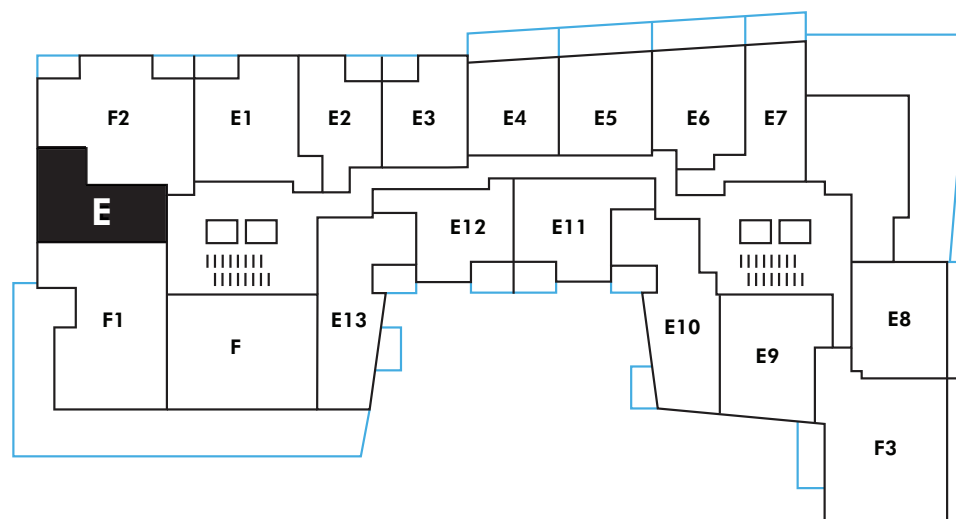

PODIUM

Plan E

1 BEDROOM

1 BATHROOM

511 sq ft w/ 10 sq ft Juliet Balcony

W Exposure

LEVEL 2-5

ALL PLANS SCALED TO FIT

CREATE YOUR FUTURE
www.989victoria.com

PRICES, DIMENSIONS, SIZES, SPECIFICATIONS, LAYOUTS, AND MATERIALS ARE APPROXIMATE ONLY AND SUBJECT TO CHANGE WITHOUT NOTICE. WINDOW SIZES, LAYOUTS, AND CONFIGURATIONS MAY VARY FROM HOME TO HOME. FOR FURTHER CLARITY, PLEASE REFER TO THE ARCHITECTURAL MODEL.