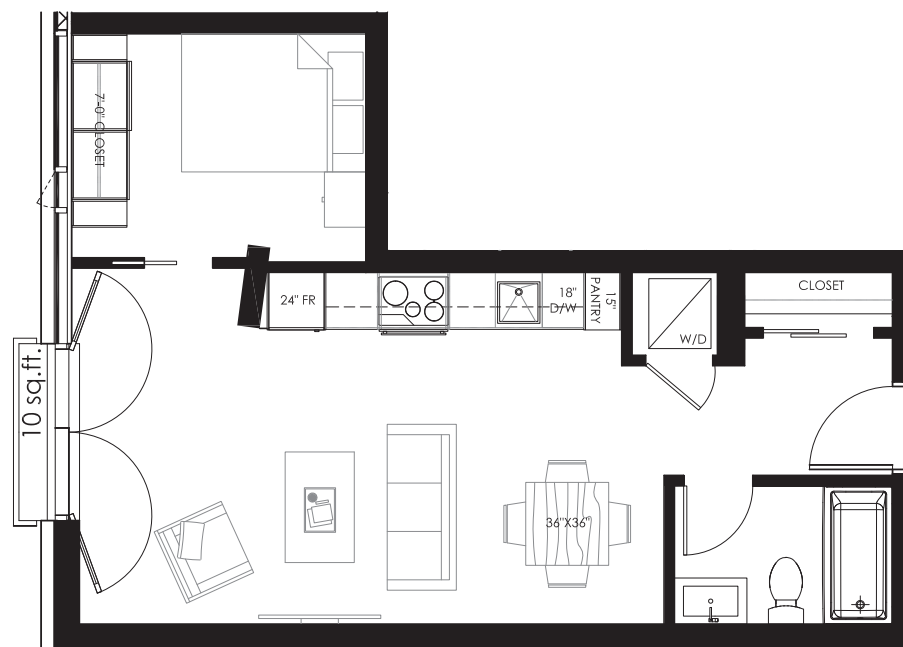

PODIUM

Plan E

1 BEDROOM

1 BATHROOM

511 sq ft w/ 10 sq ft Juliet Balcony

W Exposure

LEVEL 2-5

ALL PLANS SCALED TO FIT

CREATE YOUR FUTURE
www.989victoria.com

PRICES, DIMENSIONS, SIZES, SPECIFICATIONS, LAYOUTS, AND MATERIALS ARE APPROXIMATE ONLY AND SUBJECT TO CHANGE WITHOUT NOTICE. WINDOW SIZES, LAYOUTS, AND CONFIGURATIONS MAY VARY FROM HOME TO HOME. FOR FURTHER CLARITY, PLEASE REFER TO THE ARCHITECTURAL MODEL.