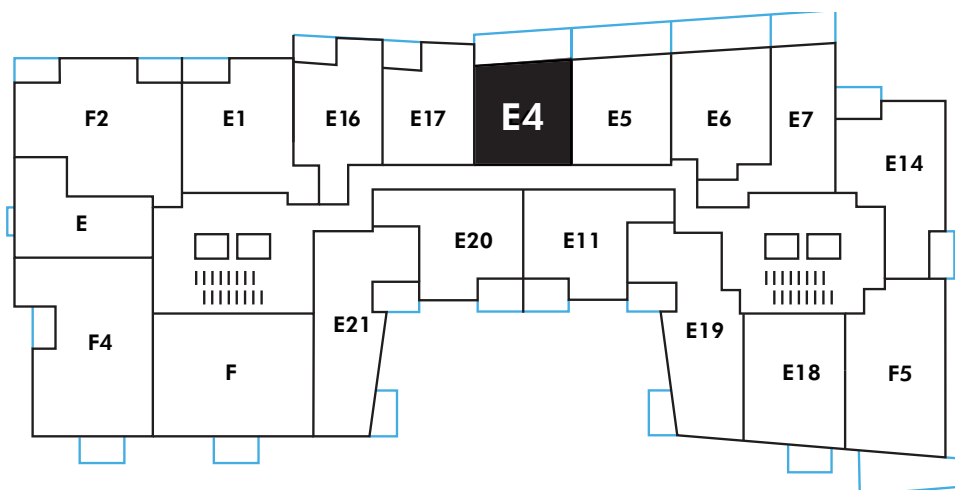

PODIUM

Plan E4

1 BEDROOM

1 BATHROOM

509 sq ft w/ 124 sq ft Balcony

W Exposure

LEVEL 2-4

ALL PLANS SCALED TO FIT

CREATE YOUR FUTURE
www.989victoria.com

PRICES, DIMENSIONS, SIZES, SPECIFICATIONS, LAYOUTS, AND MATERIALS ARE APPROXIMATE ONLY AND SUBJECT TO CHANGE WITHOUT NOTICE. WINDOW SIZES, LAYOUTS, AND CONFIGURATIONS MAY VARY FROM HOME TO HOME. FOR FURTHER CLARITY, PLEASE REFER TO THE ARCHITECTURAL MODEL.