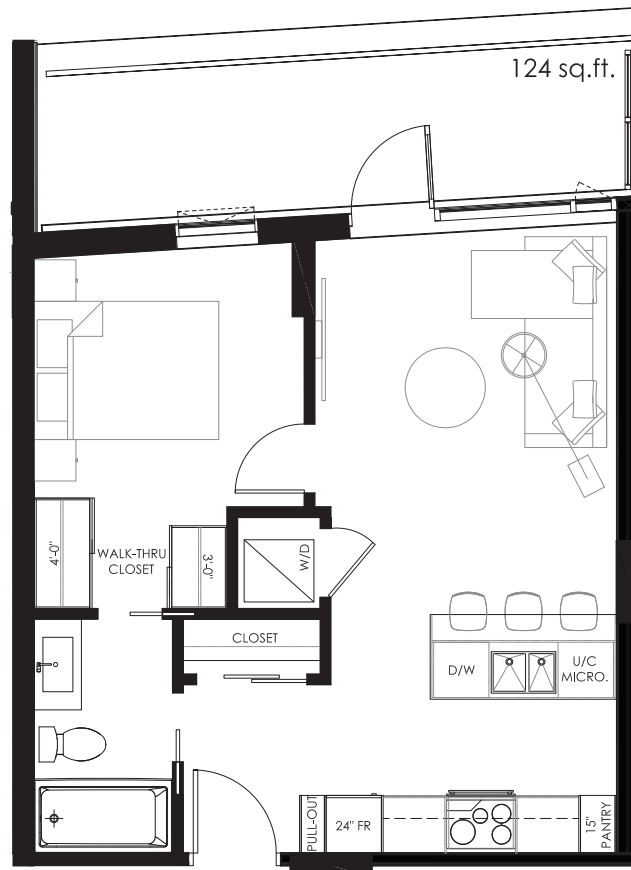

PODIUM

Plan E4

1 BEDROOM

1 BATHROOM

509 sq ft w/ 124 sq ft Balcony

W Exposure

LEVEL 2-4

ALL PLANS SCALED TO FIT

CREATE YOUR FUTURE
www.989victoria.com

PRICES, DIMENSIONS, SIZES, SPECIFICATIONS, LAYOUTS, AND MATERIALS ARE APPROXIMATE ONLY AND SUBJECT TO CHANGE WITHOUT NOTICE. WINDOW SIZES, LAYOUTS, AND CONFIGURATIONS MAY VARY FROM HOME TO HOME. FOR FURTHER CLARITY, PLEASE REFER TO THE ARCHITECTURAL MODEL.