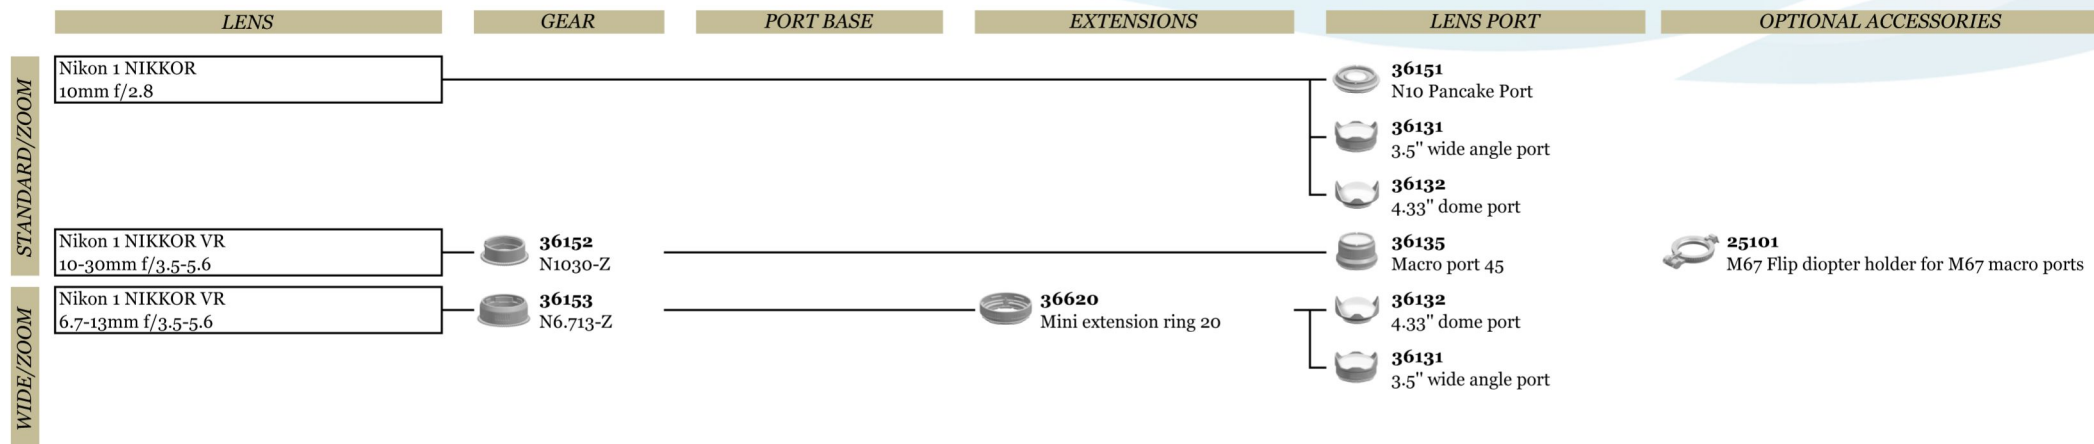

## N85 Port System for Nikon 1 System

(\*1) Most optimized dome port