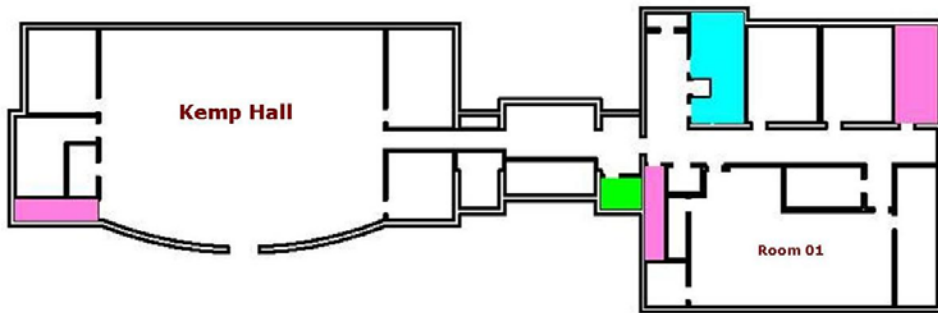

River Road Presbyterian Church

8960 River Road
 Richmond, Virginia 23229
 804.740.7083
www.rrpcusa.org

Main Building—First Floor

Main Building—Basement Level

- Elevators
- Restrooms
- Stairways

**Upper left,
First Floor**

**Bottom right,
Second Floor**

This building houses various classrooms and activity areas.

The Pathways program is for children from Kindergarten through fifth grade.

Youth Groups are for Middle School and High School Youth.