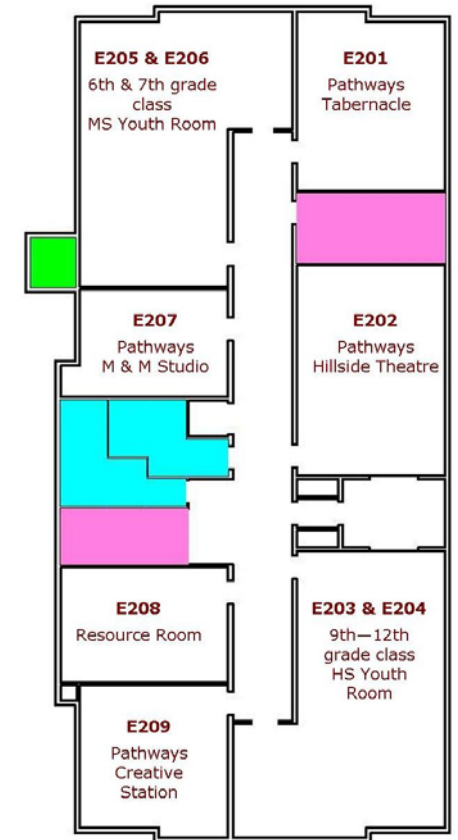

River Road Presbyterian Church

8960 River Road
 Richmond, Virginia 23229
 804.740.7083
www.rrpcusa.org

Main Building—First Floor

Main Building—Basement Level

- Elevators
- Restrooms
- Stairways

**Upper left,
First Floor**

**Bottom right,
Second Floor**

This building houses various classrooms and activity areas.

The Pathways program is for children from Kindergarten through fifth grade.

Youth Groups are for Middle School and High School Youth.