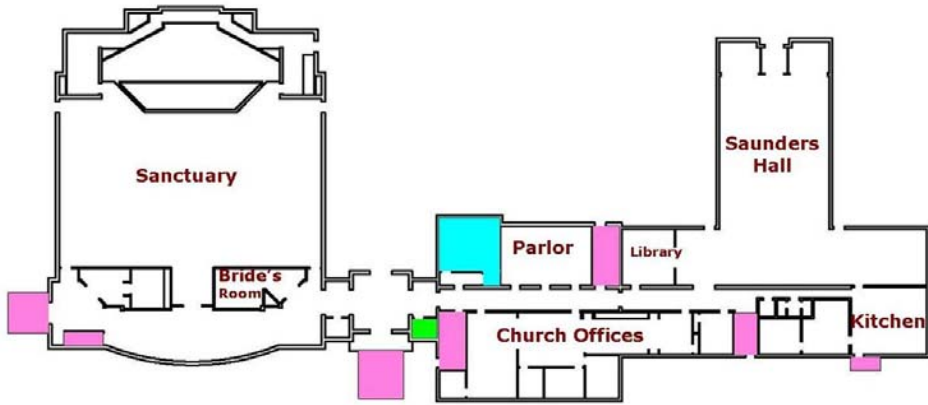

River Road Presbyterian Church

8960 River Road
 Richmond, Virginia 23229
 804.740.7083
www.rrpcusa.org

Main Building—First Floor

Main Building—Basement Level

- Elevators
- Restrooms
- Stairways

**Upper left,
First Floor**

**Bottom right,
Second Floor**

This building houses various classrooms and activity areas.

The Pathways program is for children from Kindergarten through fifth grade.

Youth Groups are for Middle School and High School Youth.