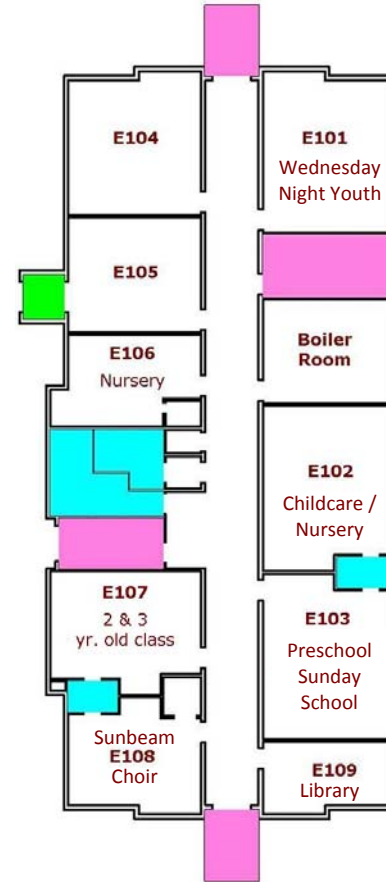

River Road Presbyterian Church

8960 River Road
 Richmond, Virginia 23229
 804.740.7083
www.rrpcusa.org

Main Building—First Floor

Main Building—Basement Level

- Elevators
- Restrooms
- Stairways

**Upper left,
First Floor**

**Bottom right,
Second Floor**

This building houses various classrooms and activity areas.

The Pathways program is for children from Kindergarten through fifth grade.

Youth Groups are for Middle School and High School Youth.