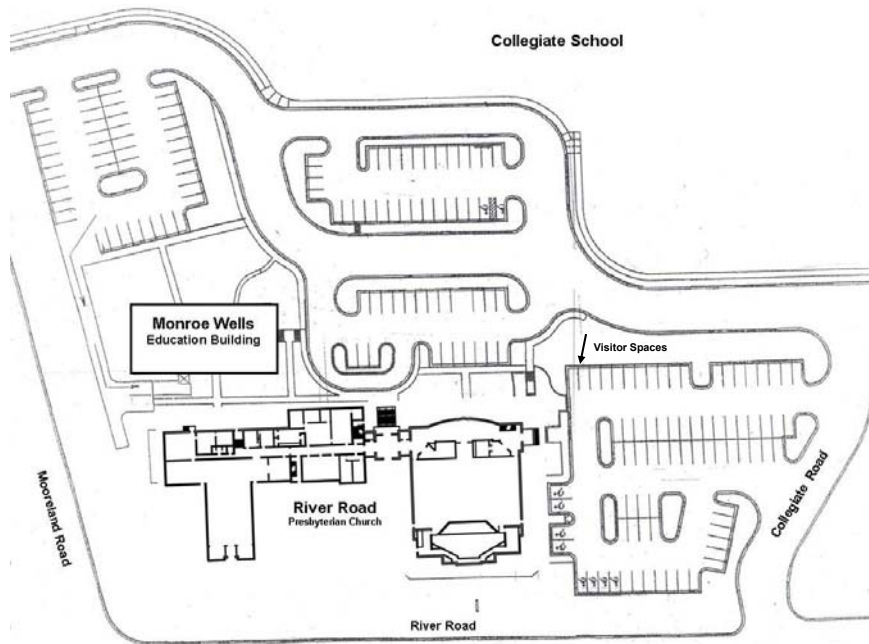

Welcome to River Road Presbyterian Church

Come visit again soon.

River Road Presbyterian Church

8960 River Road
Richmond, Virginia 23229
804.740.7083
www.rrpcusa.org