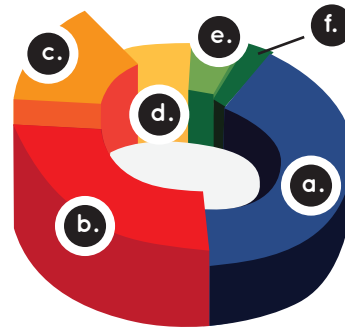

BRYAN

ART DIRECTION

Web: BryanCoello.com
Email: Bryan@Coello.com
Tel: +49 177 7185136

Trierer Straße 105
56072, Koblenz
Germany

PRIMARY SKILL SET

- a. Art Direction | Copy | Digital Communication
- b. Advertising | Concept | Layout | InDesign
- c. Digital Photography | Typography | Photoshop
- d. Performance Marketing & Content Management
- e. Digital Illustration
- f. Web Design | XHTML & CSS

*Pie Slice= represents % personal time investment.
Height indicates approx. professional deployment.*