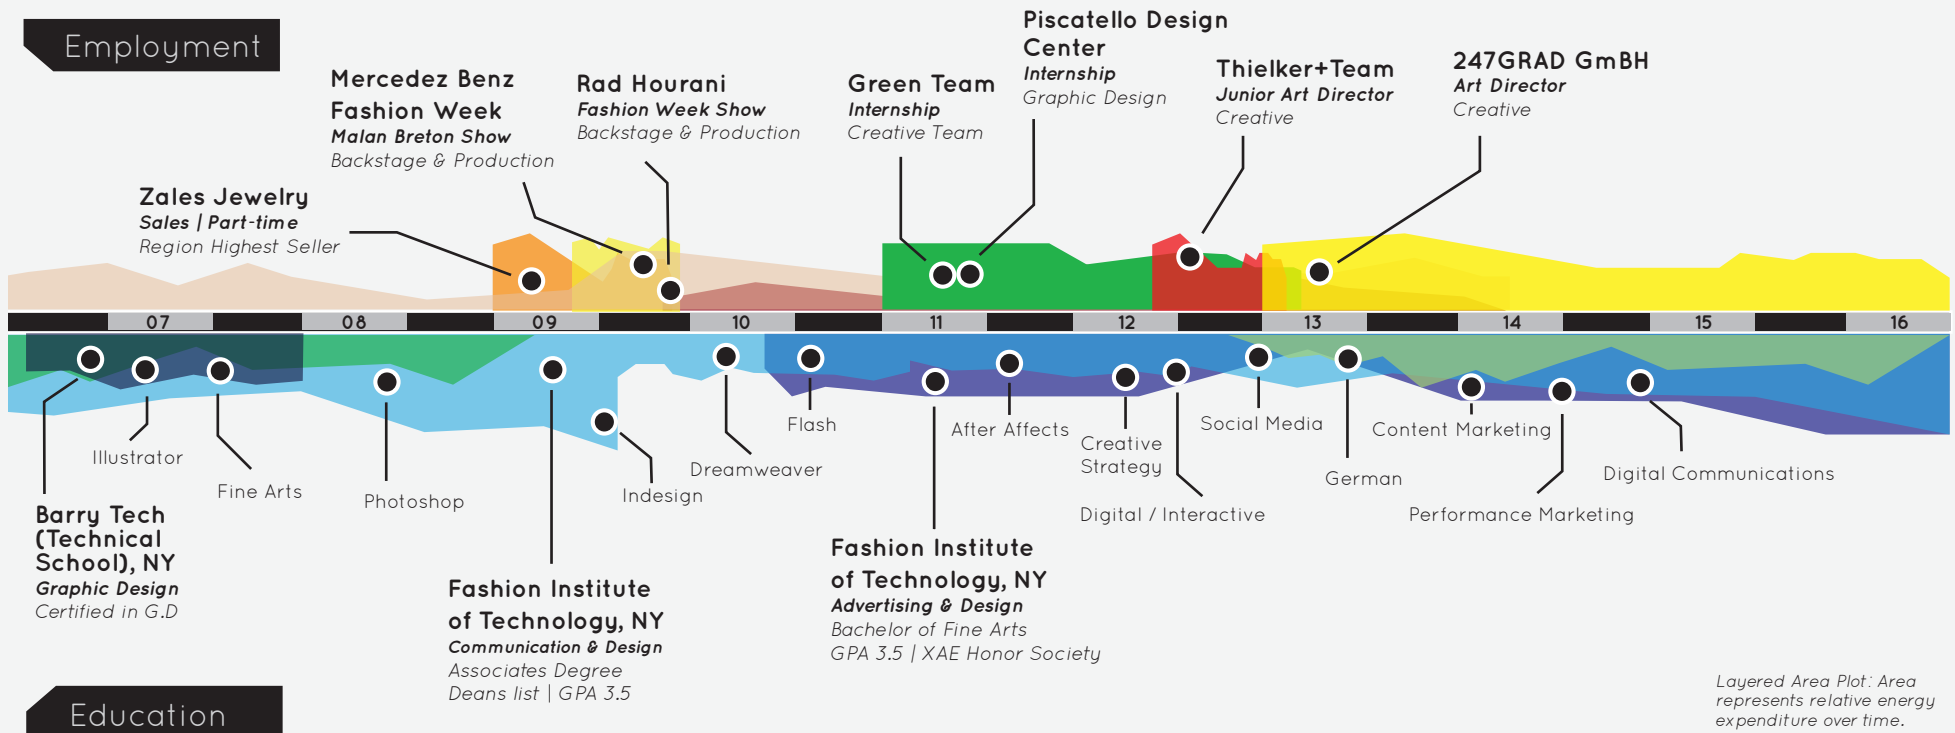

*Pie Slice= represents % personal time investment.
 Height indicates approx. professional deployment.*

Layered Area Plot: Area represents relative energy expenditure over time.

Trierer Straße 105
56072, Koblenz
Germany