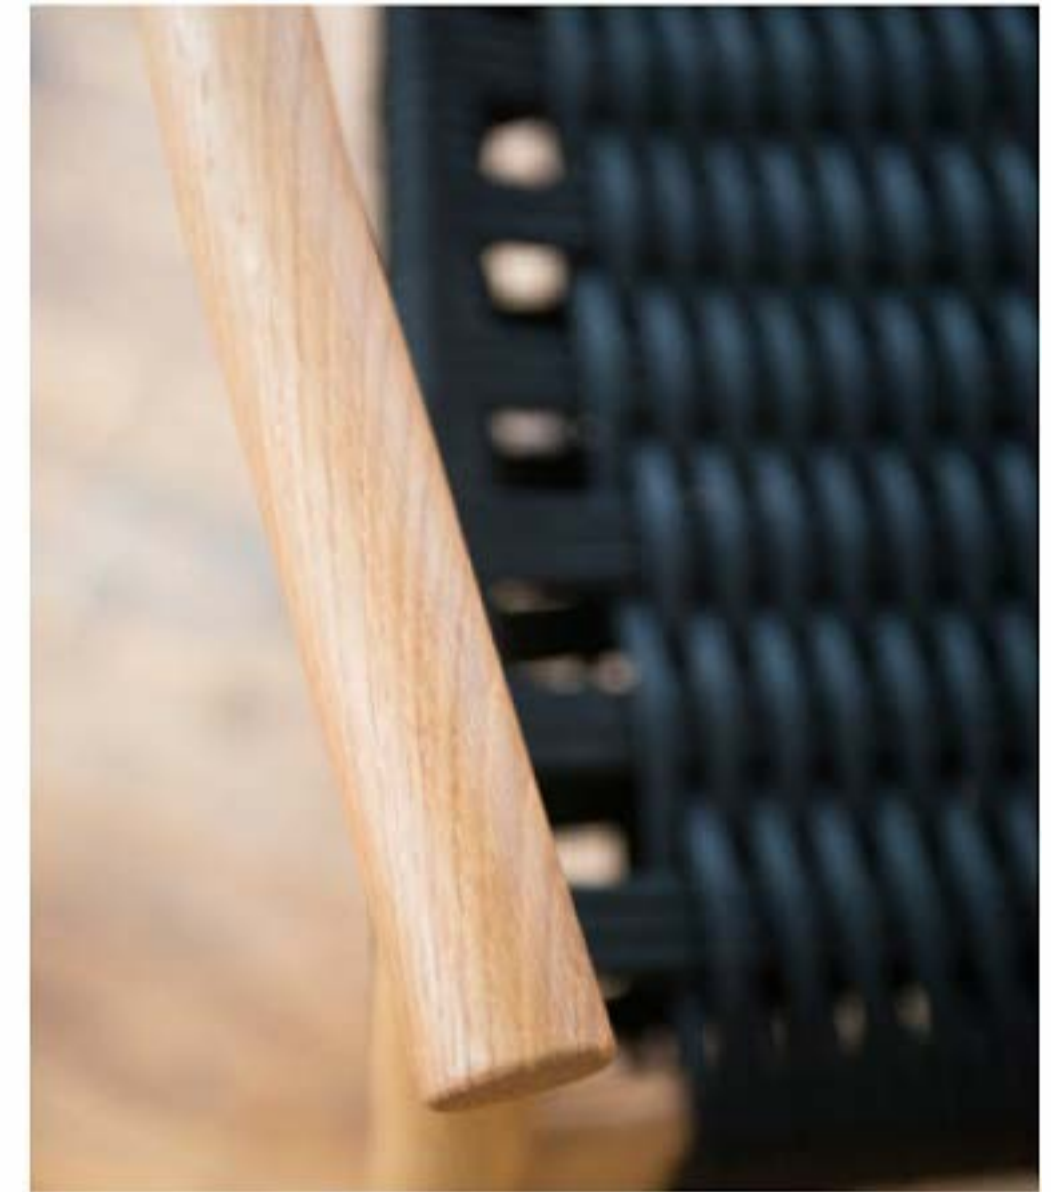

PHLOEM STUDIO

phloemstudio.com
questions@phloemstudio.com
503 863 9980

CAPTAIN'S CHAIR

Available in maple, white oak, cherry or walnut with a woven rope seat
Dimensions: 29.5" tall x 21.5" wide x 19" deep
Wood and rope samples available upon request