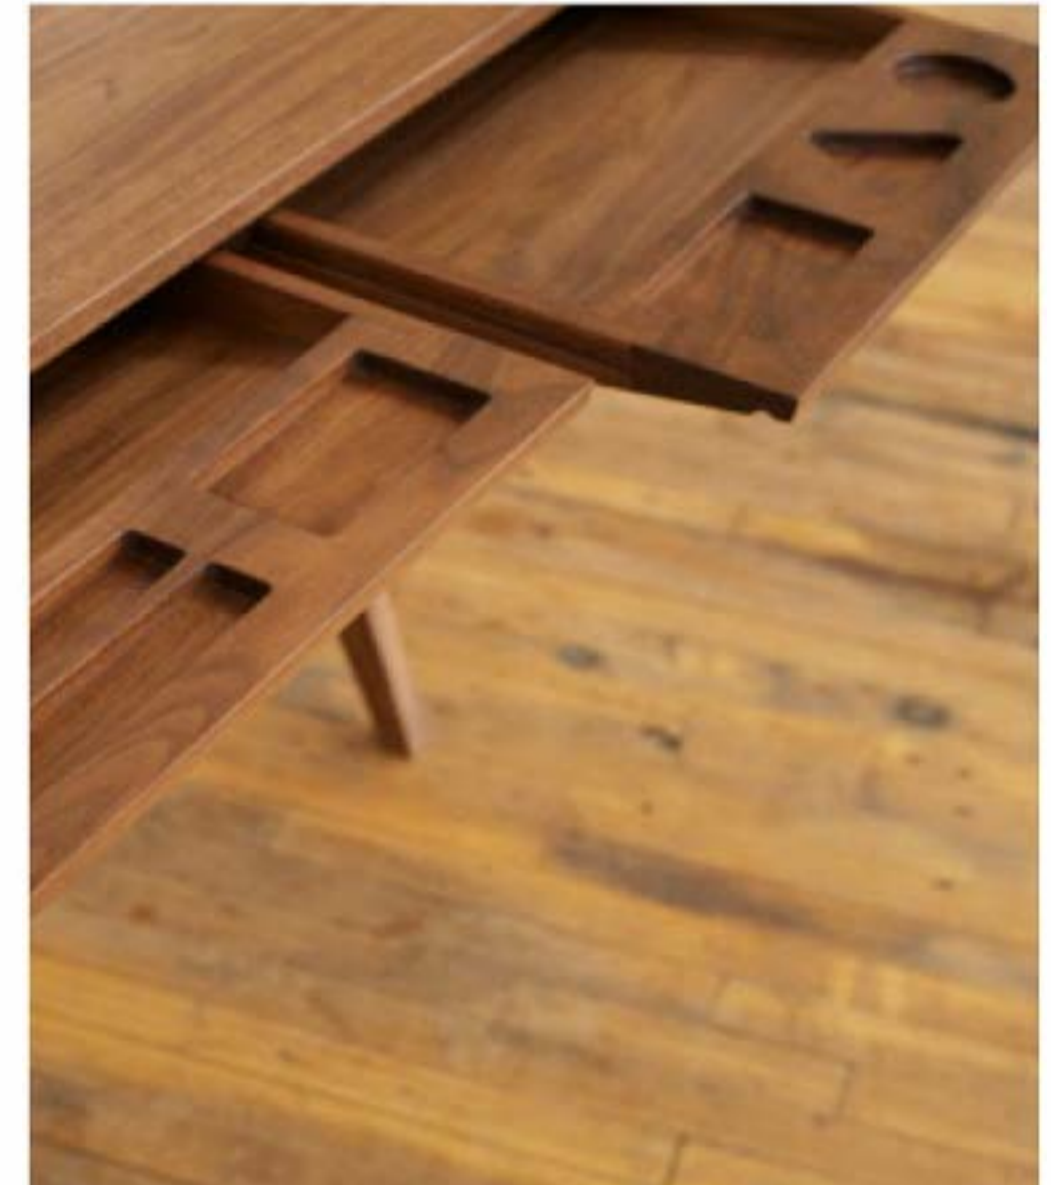

PHLOEM STUDIO

phloemstudio.com
questions@phloemstudio.com
503 863 9980

LAURA DESK

Available in white oak, cherry or walnut
Dimensions: 34" tall x 42" wide x 30" deep
Wood samples available upon request