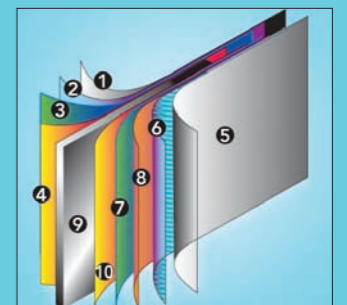

STEEL WALL COMPONENTS

1. Plasticized SP coating
2. Molten zinc coat
3. Primer coat
4. Application of an alkaline solution to cleanse the oxides
5. Ultra-resistant polymer
6. Heat-hardened inlay
7. Primer coat
8. Chromate anti-rust coat
9. Steel wall core
10. Application of an alkaline solution to cleanse the oxides