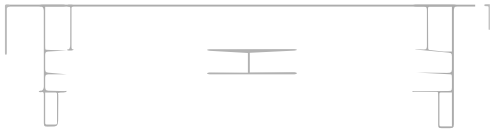

W 2000mm D 810mm H 680mm SH 420mm

801 2.5 SETTEE

MATERIALS

Cast aluminium or solid American White Ash timber leg

ENVIRONMENTAL CERTIFICATIONS

Available with Level A, GECA and timber Chain of Custody

MANUFACTURER

Woodmark, Sydney

WARRANTY

10 years structural

W 2480mm D 810mm H 680mm SH 420mm
801 3 SETTEE

W 2310mm D 810mm H 680mm SH 420mm
801 CHAISE

W 2641mm D 1660mm H 680mm SH 420mm
801 2.5-SEATER CORNER LOUNGE

W 3120mm D 2140mm H 680mm SH 420mm
801 3-SEATER CORNER LOUNGE