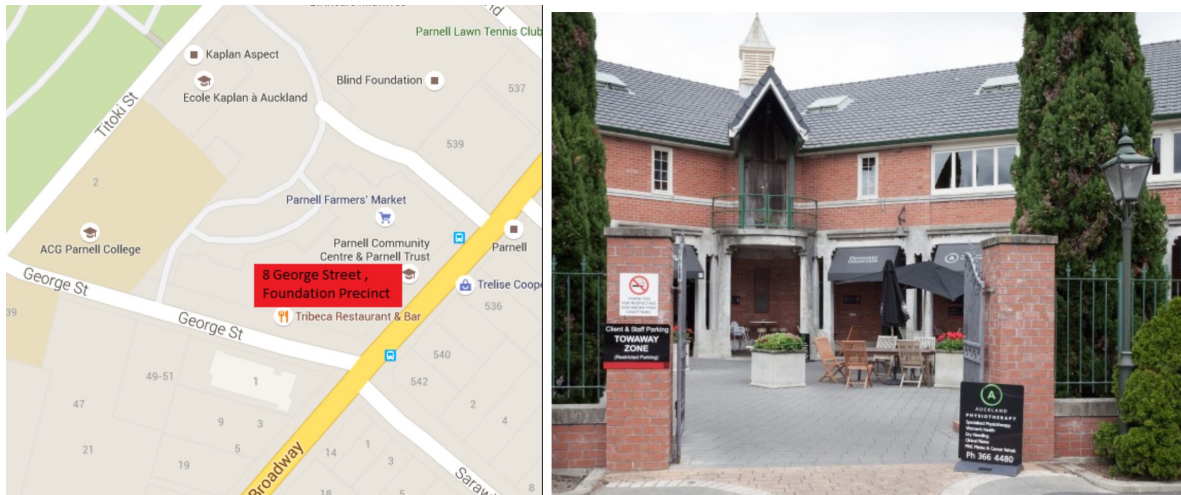

FEEL FRESH NUTRITION, AUCKLAND PHYSIOTHERAPY, NEWMARKET CLINIC

Foundation Precinct, 8 George Street, Newmarket, 1023

George Street is located by the Domain end of Broadway and Parnell Road. Our building is within the Foundation Precinct in the corner between foundation on George and Corsa De' Fiori. The entrance to the car park is beside the ACG Parnell College, behind the Parnell Community Trust Library.

Park in the car parks labelled 'RETAIL'. Once parked walk towards foundation on George Cafe and through the courtyard. You will see the Feel fresh Nutrition sandwich board, Auckland physio is just behind (to the right) of the sign. Come on in, take a seat and we will be with you as soon as we can.