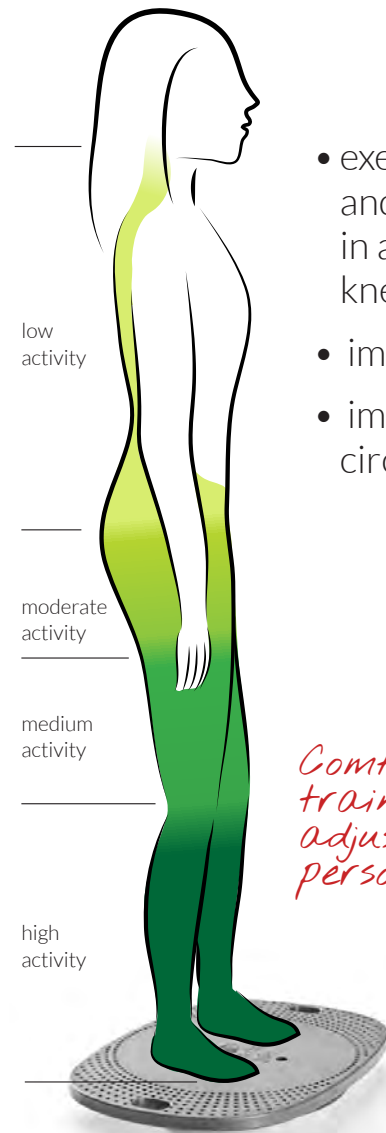

IMPROVE YOUR HEALTH

Balancing all day made easy

Get fit with Back App

Sitting on the Back App Chair

On the Back App Chair with the adjustable Magic Ball and your feet on the footplate you will:

- sit more upright with less effort
- burn more energy **+19%**
- exercise your core muscles in lower back and neck

NO MORE BACK PAIN!

Standing on Back App 360

On the 360 Balance Board with the adjustable Magic Ball you will:

- exercise joints and muscles in ankles, legs, knees and hips
- improve posture
- improve blood circulation

Comfortable training you can adjust to your personal level.

Back App Chair

On the Back App you sit tilting in all directions with your feet on a footplate padded with a soft damping material.

By turning the ball up or down you easily adjust the tilting movement.

Product info

Back App

- The Back App base frame is made from 99.9% recycled die-cast aluminum and is available in Silver Grey finish.
- The ball in the base is moulded onto a tube and can be screwed into and out of the aluminum frame to control the tilt of the chair. A tilt indicator with green and red color is integrated in this tube.
- Back App comes with one lift height suitable for the majority of people.
- The seat comes with the following fabrics:
 - Nordic Wool - Black felt wool
 - Skai Palma - Black steam permeable synthetic leather
 - Alcantara - Composite Material in four standard colors