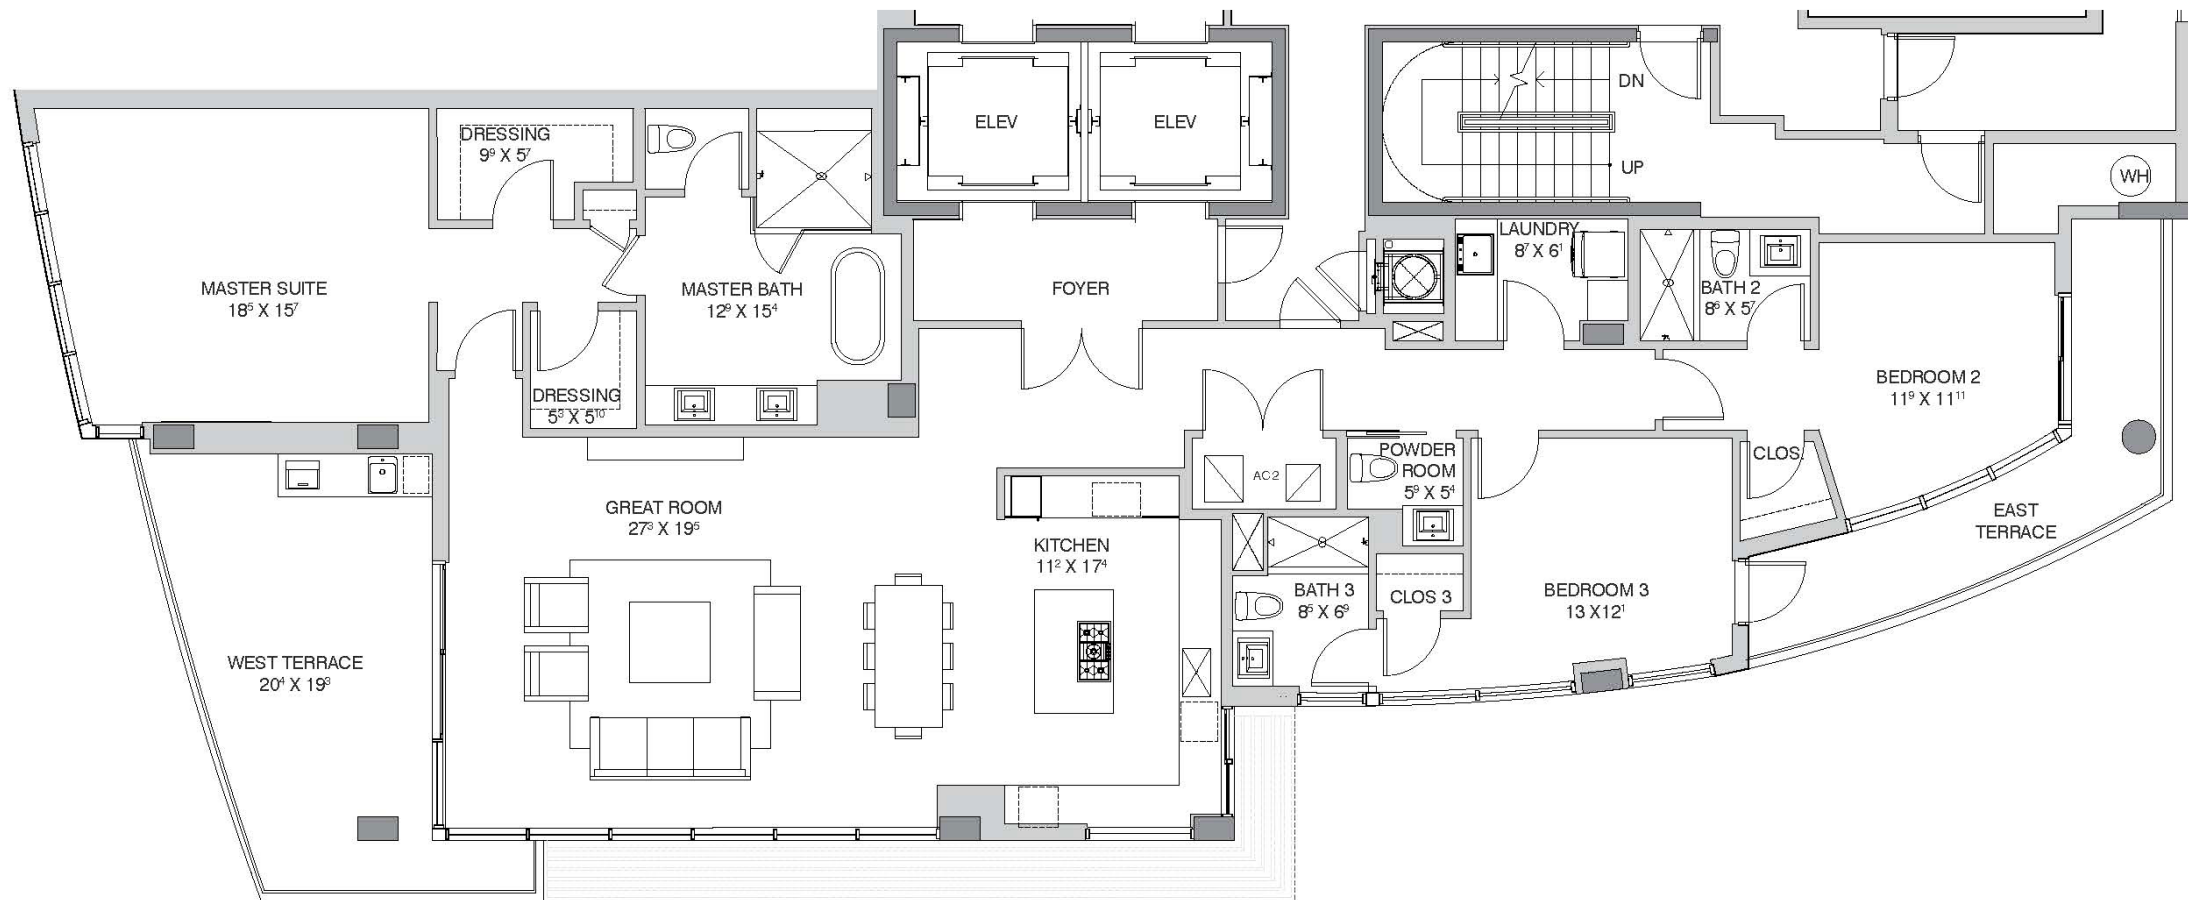

## RESIDENCE 01

3 Bedrooms / 3.5 Baths  
 2,383 Interior sq. ft.  
 436 Exterior sq. ft.  
 2,819 Total sq. ft.

ORAL REPRESENTATIONS CANNOT BE RELIED UPON AS CORRECTLY STATING REPRESENTATIONS OF THE DEVELOPER. FOR CORRECT REPRESENTATIONS, MAKE REFERENCE TO THIS BROCHURE AND TO THE DOCUMENTS REQUIRED BY SECTION 718.503, FLORIDA STATUTES, TO BE FURNISHED BY A DEVELOPER TO A BUYER OR LESSEE. The square footage areas used in this brochure include the outer walls surrounding the unit and half the demising wall separating units and areas under roof but not within the walls inside of the unit. Please refer to the survey included as an exhibit to the prospectus for the actual square footage of the units. The square footages used in this brochure are provided so that buyers can compare square footages being used by sellers in other communities. Prices, rendering details, and availability are subject to change without notice. Void where prohibited by law.