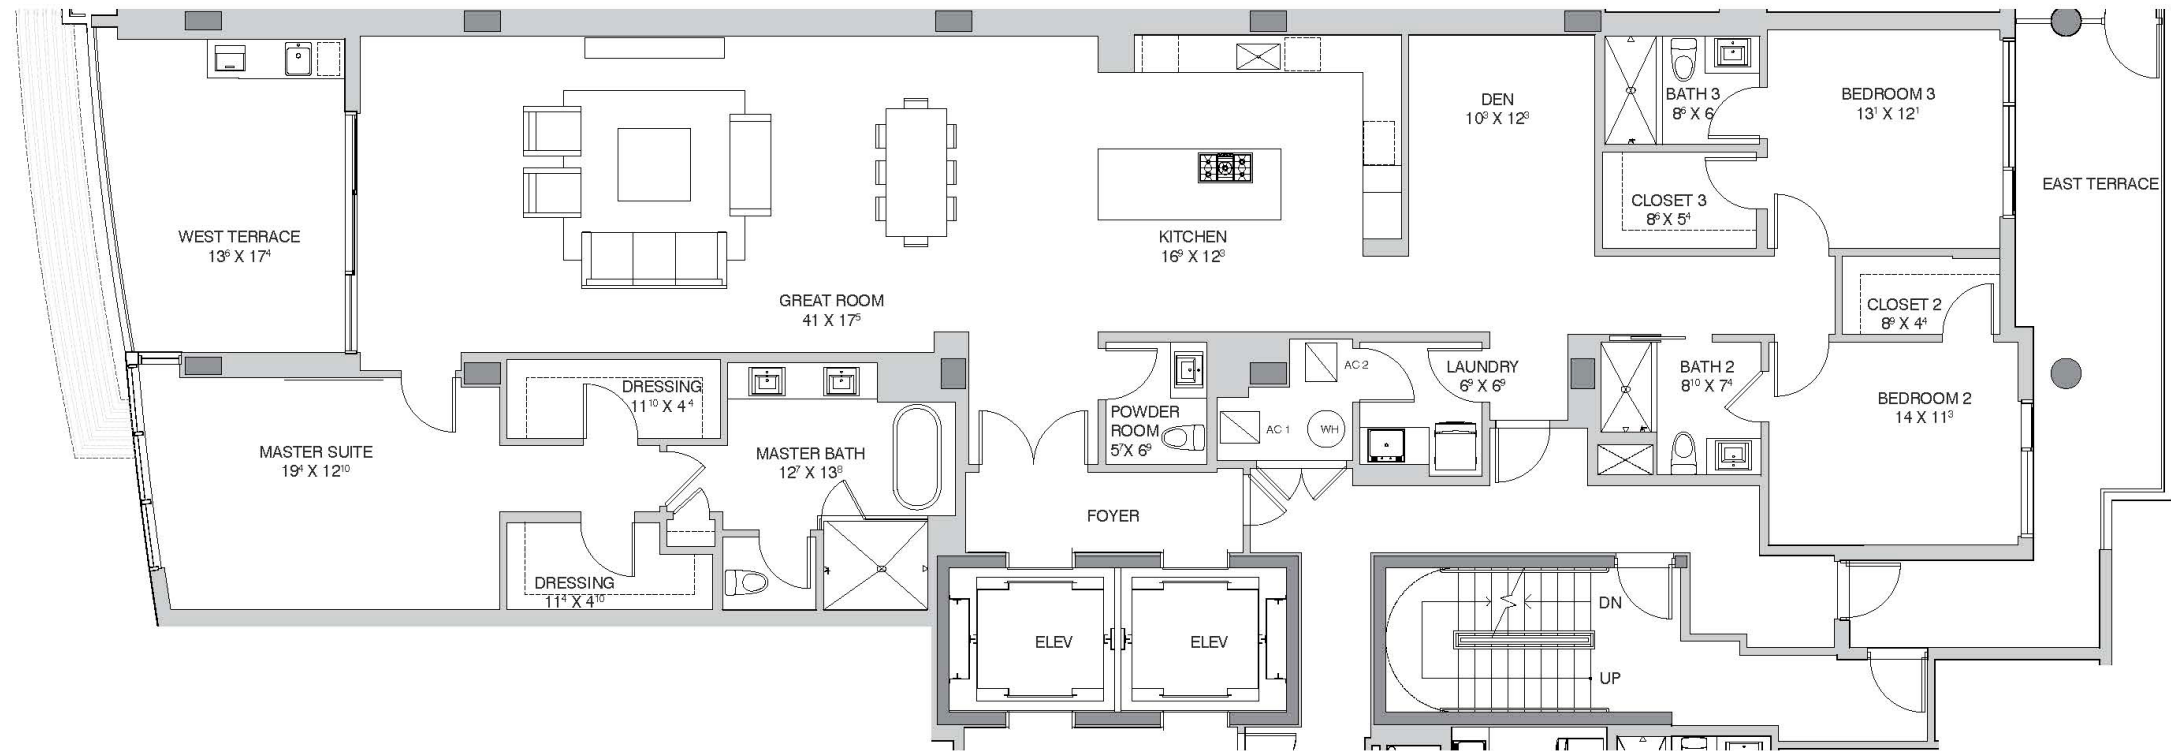

ADAGIO

FORT LAUDERDALE BEACH

RESIDENCE 02

3 Bedrooms + Den + Family Room / 3.5 Baths

2,746 Interior sq. ft.

436 Exterior sq. ft.

3,210 Total sq. ft.

ORAL REPRESENTATIONS CANNOT BE RELIED UPON AS CORRECTLY STATING REPRESENTATIONS OF THE DEVELOPER. FOR CORRECT REPRESENTATIONS, MAKE REFERENCE TO THIS BROCHURE AND TO THE DOCUMENTS REQUIRED BY SECTION 718.503, FLORIDA STATUTES, TO BE FURNISHED BY A DEVELOPER TO A BUYER OR LESSEE. The square footage areas used in this brochure include the outer walls surrounding the unit and half the demising wall separating units and areas under roof but not within the walls inside of the unit. Please refer to the survey included as an exhibit to the prospectus for the actual square footage of the units. The square footages used in this brochure are provided so that buyers can compare square footages being used by sellers in other communities. Prices, rendering details, and availability are subject to change without notice. Void where prohibited by law.