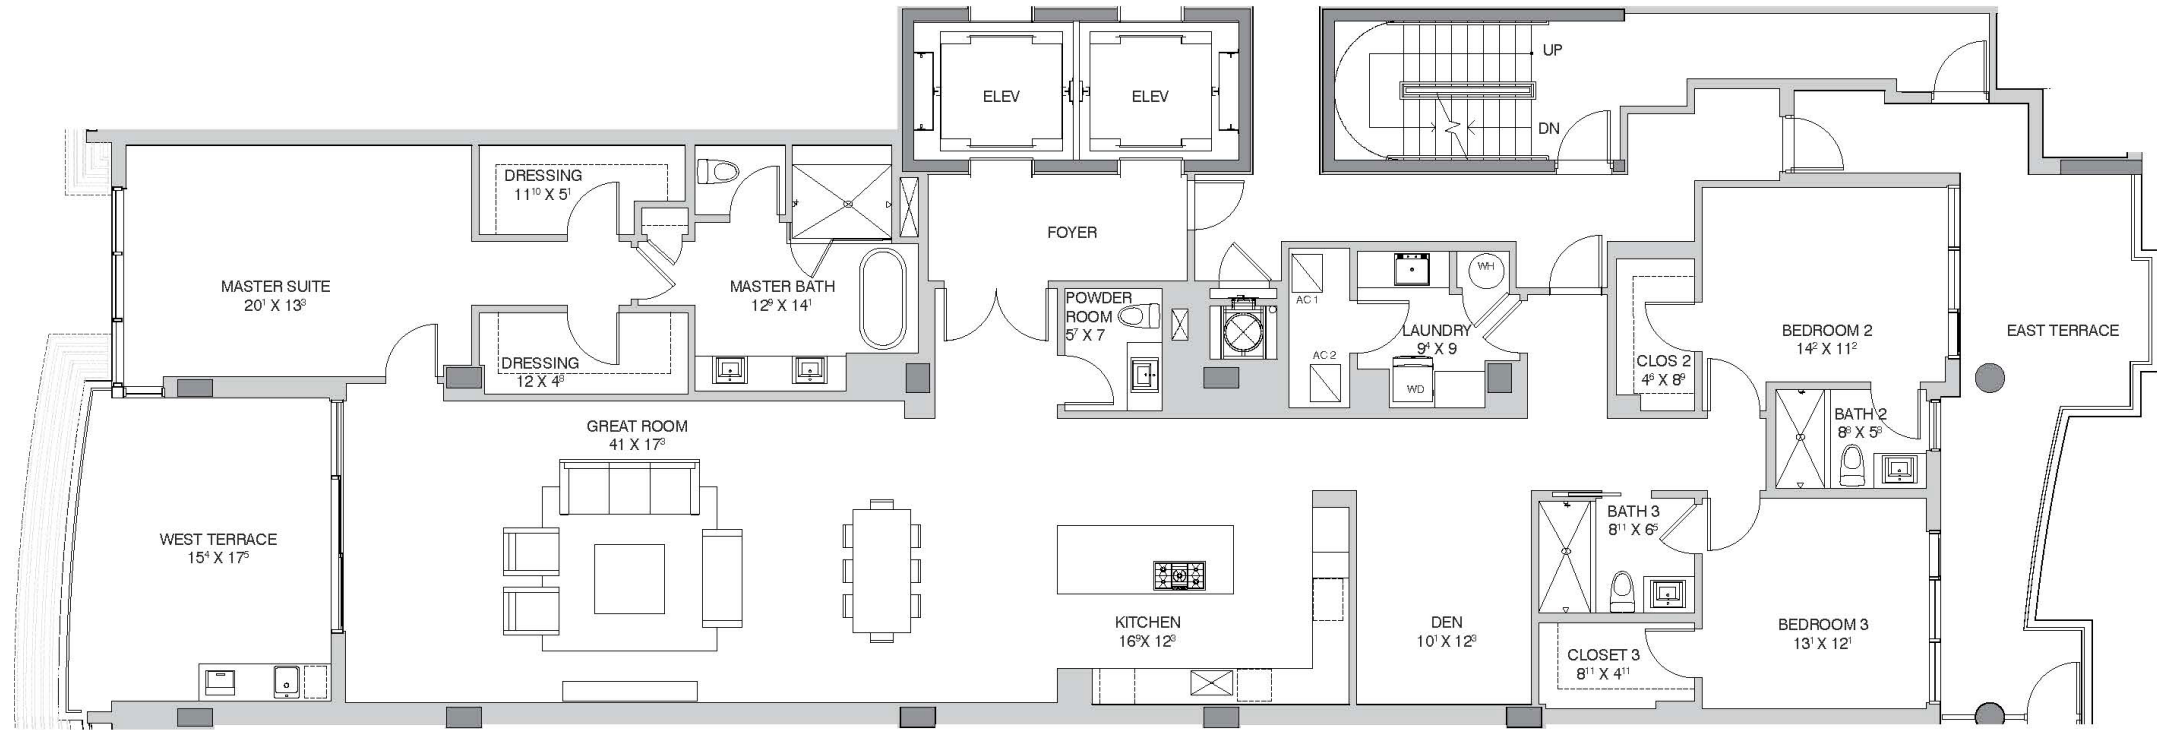

ADAGIO

FORT LAUDERDALE BEACH

RESIDENCE 03

3 Bedrooms + Den + Family Room / 3.5 Baths

2,850 Interior sq. ft.

526 Exterior sq. ft.

3,376 Total sq. ft.

ORAL REPRESENTATIONS CANNOT BE RELIED UPON AS CORRECTLY STATING REPRESENTATIONS OF THE DEVELOPER. FOR CORRECT REPRESENTATIONS, MAKE REFERENCE TO THIS BROCHURE AND TO THE DOCUMENTS REQUIRED BY SECTION 718.503, FLORIDA STATUTES, TO BE FURNISHED BY A DEVELOPER TO A BUYER OR LESSEE. The square footage areas used in this brochure include the outer walls surrounding the unit and half the demising wall separating units and areas under roof but not within the walls inside of the unit. Please refer to the survey included as an exhibit to the prospectus for the actual square footage of the units. The square footages used in this brochure are provided so that buyers can compare square footages being used by sellers in other communities. Prices, rendering details, and availability are subject to change without notice. Void where prohibited by law.