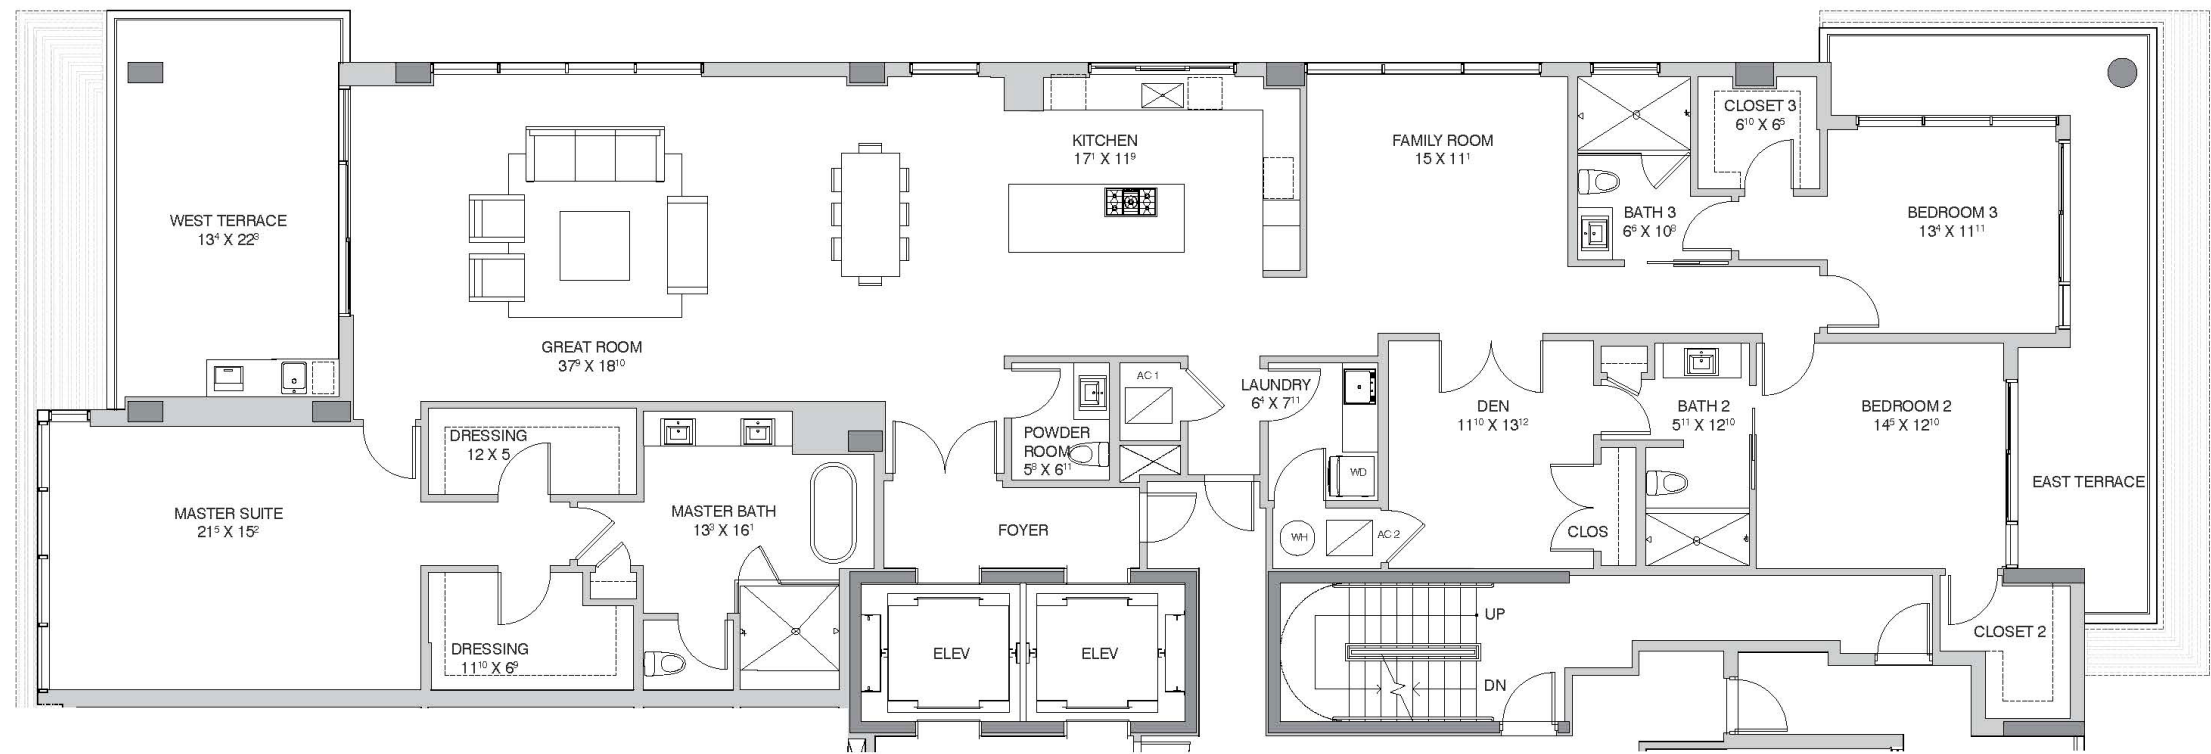

ADAGIO

FORT LAUDERDALE BEACH

RESIDENCE 04

3 Bedrooms + Den + Family Room / 3.5 Baths

3,211 Interior sq. ft.

586 Exterior sq. ft.

3,797 Total sq. ft.

ORAL REPRESENTATIONS CANNOT BE RELIED UPON AS CORRECTLY STATING REPRESENTATIONS OF THE DEVELOPER. FOR CORRECT REPRESENTATIONS, MAKE REFERENCE TO THIS BROCHURE AND TO THE DOCUMENTS REQUIRED BY SECTION 718.503, FLORIDA STATUTES, TO BE FURNISHED BY A DEVELOPER TO A BUYER OR LESSEE. The square footage areas used in this brochure include the outer walls surrounding the unit and half the demising wall separating units and areas under roof but not within the walls inside of the unit. Please refer to the survey included as an exhibit to the prospectus for the actual square footage of the units. The square footages used in this brochure are provided so that buyers can compare square footages being used by sellers in other communities. Prices, rendering details, and availability are subject to change without notice. Void where prohibited by law.