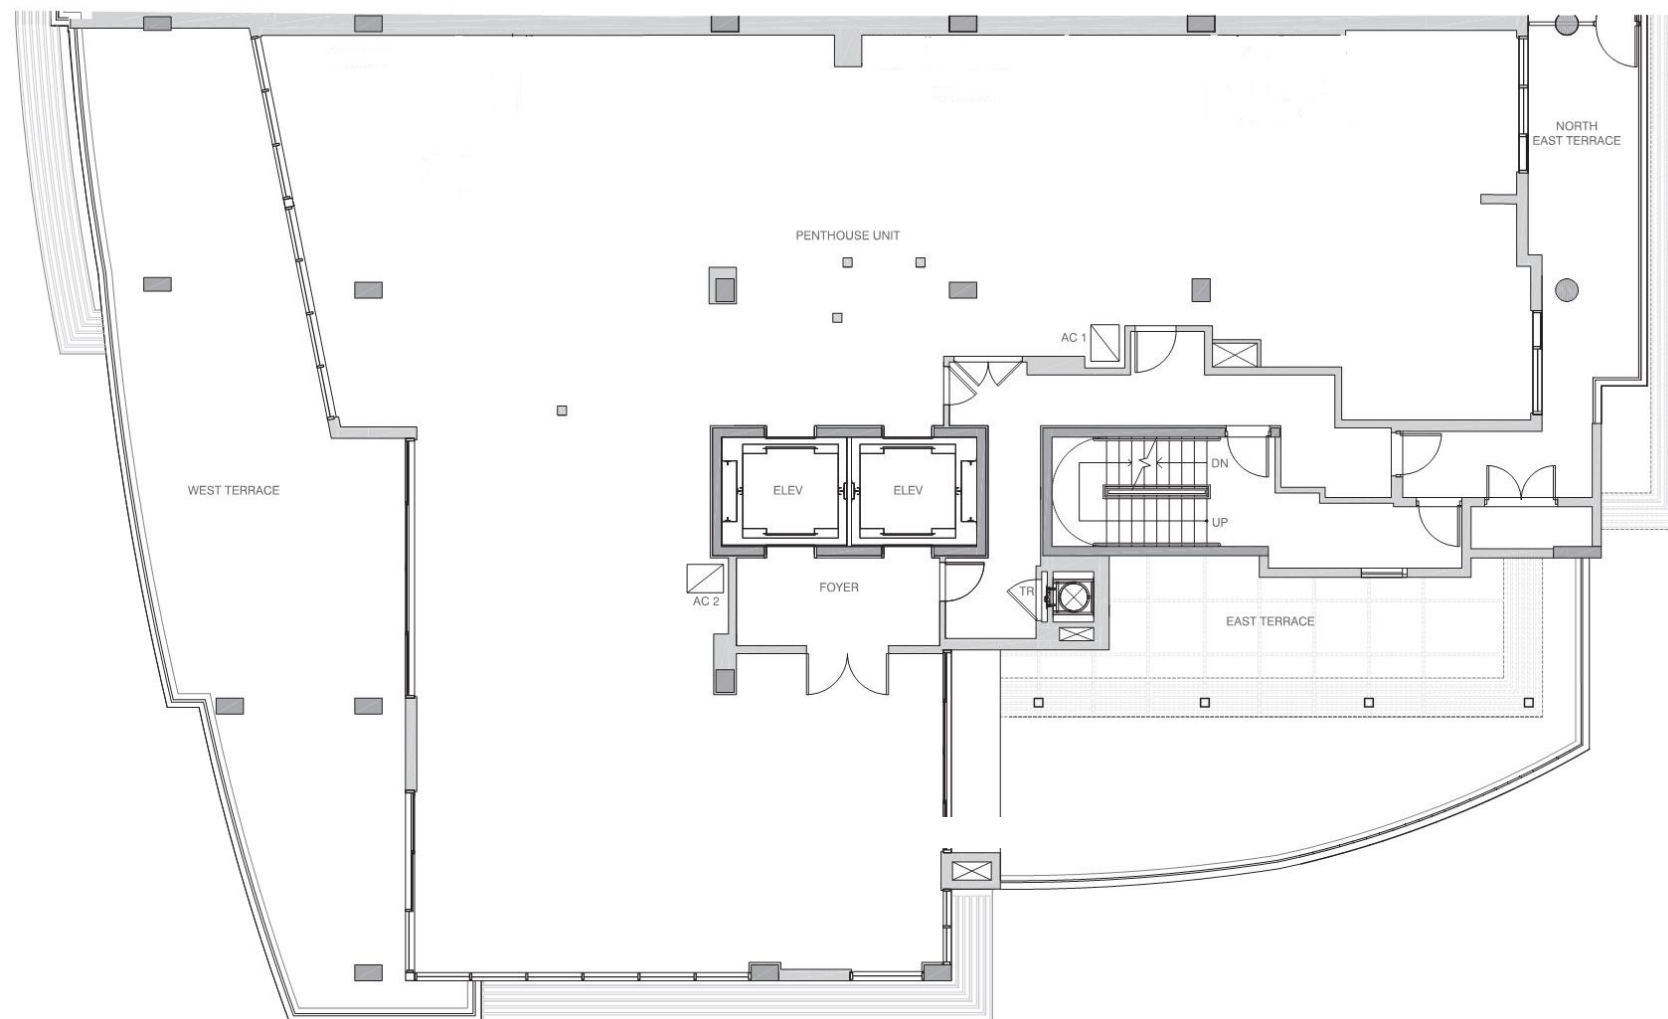

ADAGIO

FORT LAUDERDALE BEACH

PENTHOUSE 01

Optional Number of Bedrooms / Baths

4,085 Interior sq. ft.

2,234 Exterior sq. ft.

6,319 Total sq. ft.

ORAL REPRESENTATIONS CANNOT BE RELIED UPON AS CORRECTLY STATING REPRESENTATIONS OF THE DEVELOPER. FOR CORRECT REPRESENTATIONS, MAKE REFERENCE TO THIS BROCHURE AND TO THE DOCUMENTS REQUIRED BY SECTION 718.503, FLORIDA STATUTES, TO BE FURNISHED BY A DEVELOPER TO A BUYER OR LESSEE. The square footage areas used in this brochure include the outer walls surrounding the unit and half the demising wall separating units and areas under roof but not within the walls inside of the unit. Please refer to the survey included as an exhibit to the prospectus for the actual square footage of the units. The square footages used in this brochure are provided so that buyers can compare square footages being used by sellers in other communities. Prices, rendering details, and availability are subject to change without notice. Void where prohibited by law.