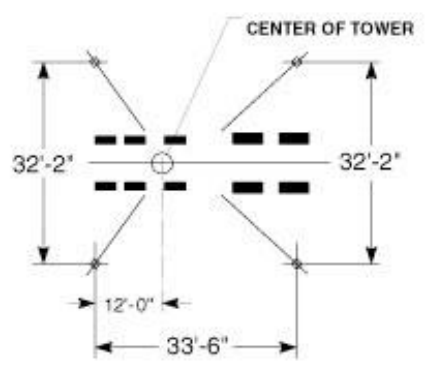

**KVM 52**

**OUTRIGGER SPREAD**

**WORKING RANGE  
TRUCK MOUNTED  
CONCRETE PUMPS**

5800 CENTERVILLE ROAD  
WHITE BEAR, MINNESOTA 55127