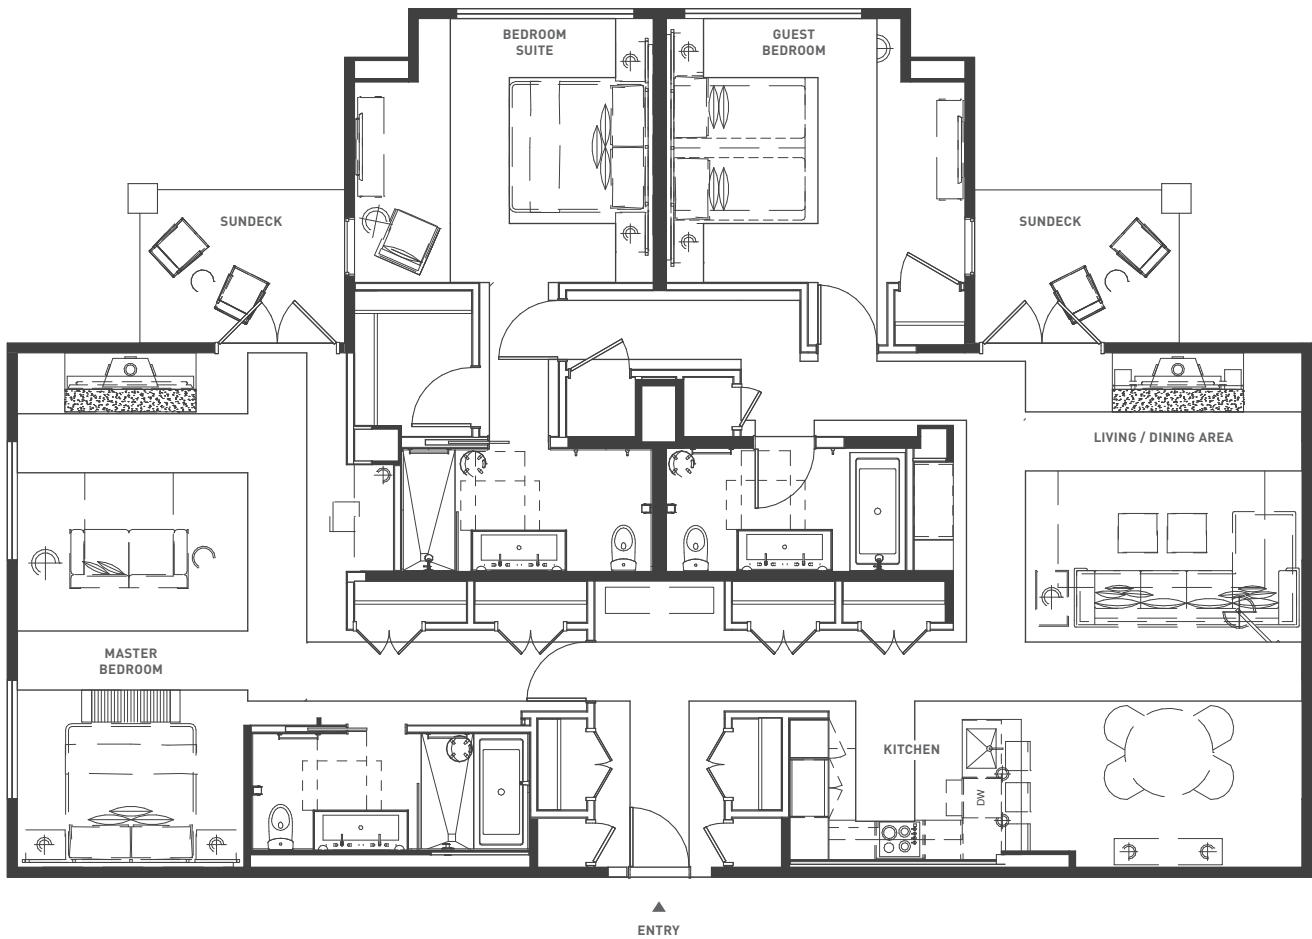

RESIDENCE 601

THREE BEDROOM | THREE BATH
2,185 sf
203 sq m

VICEROY
**LIMITED
RELEASE**

Completely remodeled in mountain contemporary style, featuring chef's kitchen, large family room and views of Capitol Peak, this Viceroy residence is unlike any other.